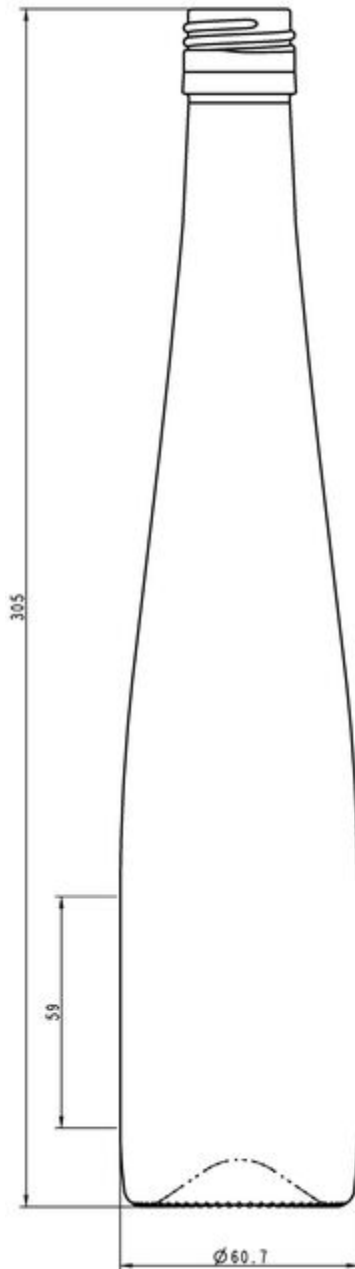

**STILL WINES
COLLECTION**

HOCK

Capturing vibrant characters with a fruity touch in a refined design.

REGIONAL SHAPES

Local taste bottled in a sublime collection.

MASSON (VERY DARK GREEN)

GI130761

375ML FLUTE BVS

AVAILABLE COLORS

-  Masson (very dark green)
-  Flint
-  Antique green

TECHNICAL SPECIFICATIONS

Product code	130761
Capacity	37.5 cl
Brimfull capacity	38.5 cl
Height	305.0 mm
Diameter	60.7 mm
Shape	Round
Finish	Screw
Label protection	No
Refillable	No
Weight	420 g
Country	Germany

PACKAGING SPECIFICATIONS

Containers per pallet	1710
Layers per pallet	5
Pallet width	1000 mm
Pallet depth	1200 mm
Pallet height	1693 mm
Gross weight of pallet	761.00 kg

i Other packaging specs are available upon request.