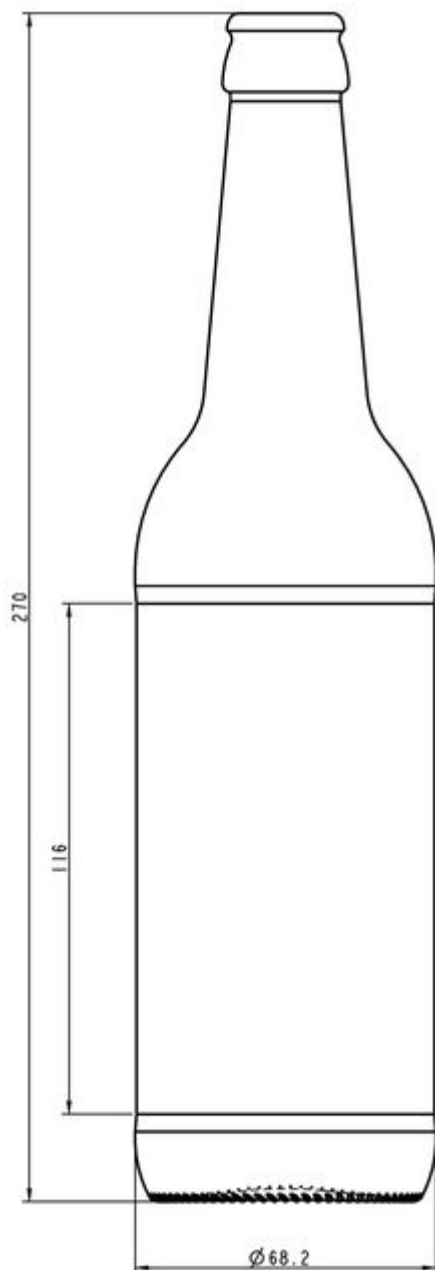

50CL ALE LONG NECK

AVAILABLE COLORS

Amber beer

Green beer emerald

TECHNICAL SPECIFICATIONS

Product code	140208
Capacity	50.0 cl
Brimfull capacity	52.0 cl
Height	270.0 mm
Diameter	68.2 mm
Shape	Round
Finish	Crown Cork
Label protection	No
Refillable	Yes
Weight	365 g
Country	Czech Republic

PACKAGING SPECIFICATIONS

Containers per pallet	1904
Layers per pallet	7
Pallet width	1000 mm
Pallet depth	1200 mm
Pallet height	2064 mm
Gross weight of pallet	731.00 kg

i Other packaging specs are available upon request.