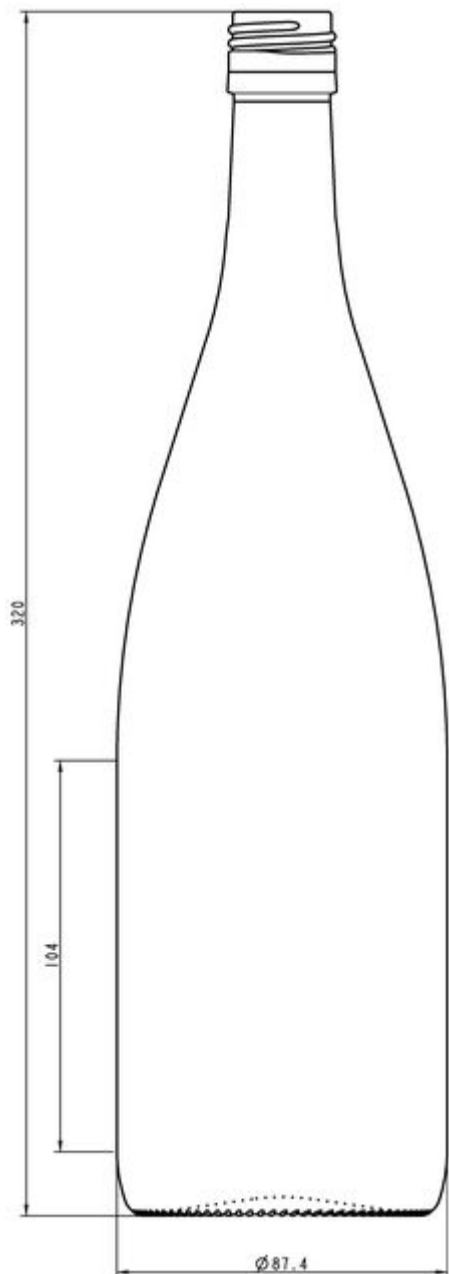

**STILL WINES
COLLECTION**

HOCK

Capturing vibrant characters with a fruity touch in a refined design.

REGIONAL SHAPES

Local taste bottled in a sublime collection.

DEAD LEAF

LI140232

OAK

T0140232

100CL FLUTE ALSACE BVS

AVAILABLE COLORS

-  Dead leaf
-  Oak

Regional shape

TECHNICAL SPECIFICATIONS

Product code	140232
Capacity	100.0 cl
Brimfull capacity	101.4 cl
Height	320.0 mm
Diameter	87.4 mm
Shape	Round
Finish	Screw
Label protection	No
Refillable	No
Weight	505 g
Country	France

PACKAGING SPECIFICATIONS

Containers per pallet	1002
Layers per pallet	6
Pallet width	1000 mm
Pallet depth	1200 mm
Pallet height	2097 mm
Gross weight of pallet	540.00 kg

i Other packaging specs are available upon request.