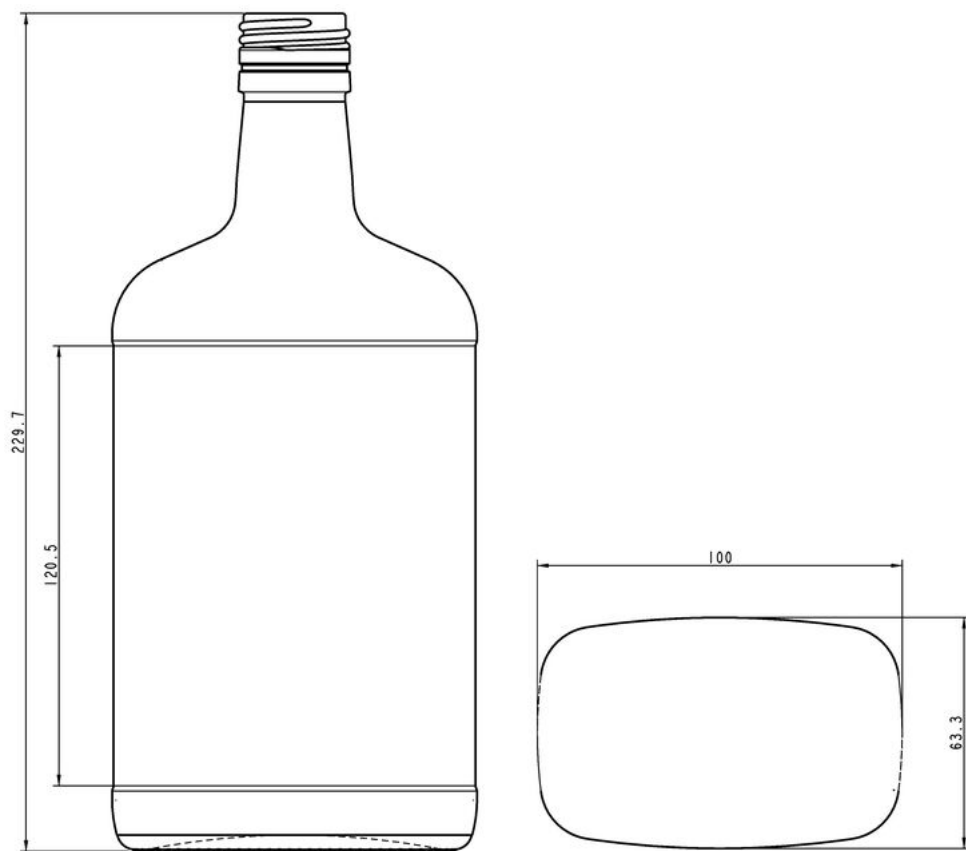

# 75CL BOOKSHAPE

AVAILABLE COLORS

Flint

Amber beer

## TECHNICAL SPECIFICATIONS

Product code	140751
Capacity	75.0 cl
Brimfull capacity	76.5 cl
Height	229.7 mm
Diameter	100.0 mm
Shape	Rectangular
Finish	Screw
Label protection	Yes
Refillable	No
Weight	480 g
Country	Netherlands