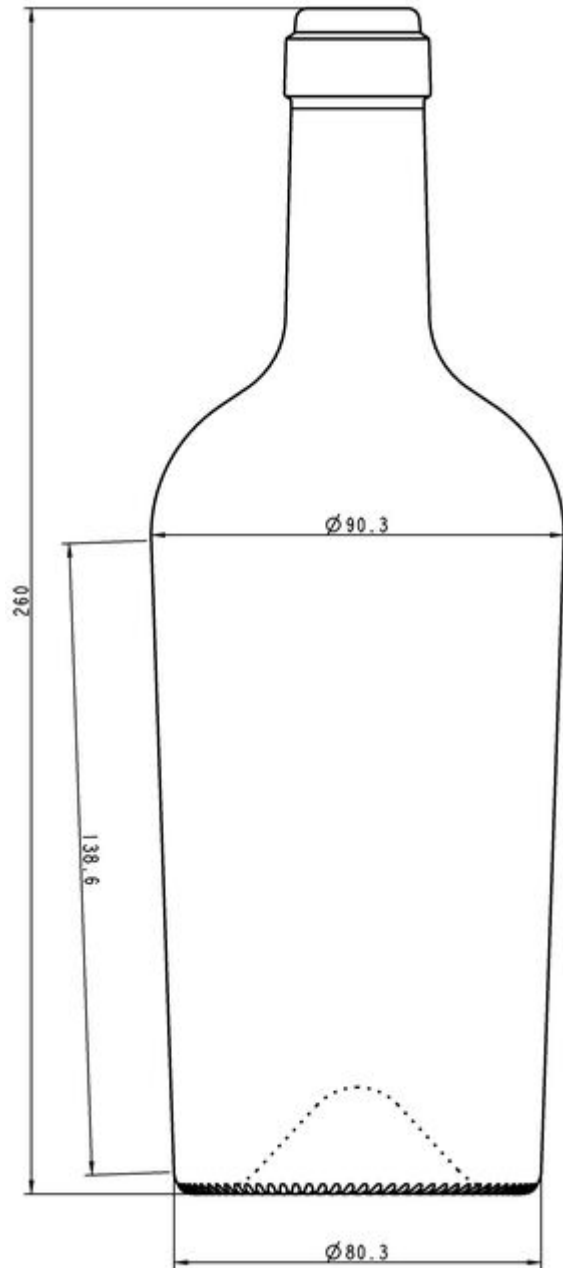

AVAILABLE COLORS

-  Flint
-  Oak
-  UVAG

TECHNICAL SPECIFICATIONS

Product code	150232
Capacity	75.0 cl
Brimfull capacity	77.4 cl
Height	260.0 mm
Diameter	90.3 mm
Shape	Round
Finish	Special
Label protection	No
Refillable	No
Weight	600 g
Country	Italy

PACKAGING SPECIFICATIONS

Containers per pallet	1050
Layers per pallet	7
Pallet width	1000 mm
Pallet depth	1200 mm
Pallet height	1992 mm
Gross weight of pallet	654.00 kg

i Other packaging specs are available upon request.