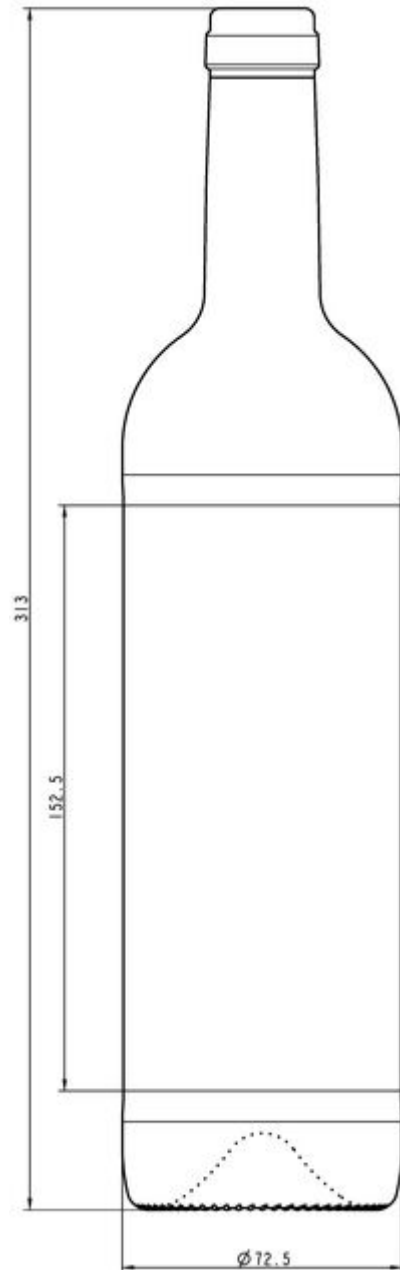

**STILL WINES
COLLECTION**

BORDELAISE SHAPE

A unique range for your promising vintage.

ROSÉ

Enhancing refreshing and aromatic flavors for trendy palates.

DEAD LEAF
LI150436

CHAMPAGNE GREEN
G6150436

75CL BD SEDUCCION LG RE 2

AVAILABLE COLORS

-  Dead leaf
-  Champagne green
-  Flint

TECHNICAL SPECIFICATIONS

Product code	150436
Capacity	75.0 cl
Brimfull capacity	77.0 cl
Height	313.0 mm
Diameter	72.5 mm
Shape	Round
Finish	Cork
Label protection	Yes
Refillable	No
Weight	410 g
Country	France