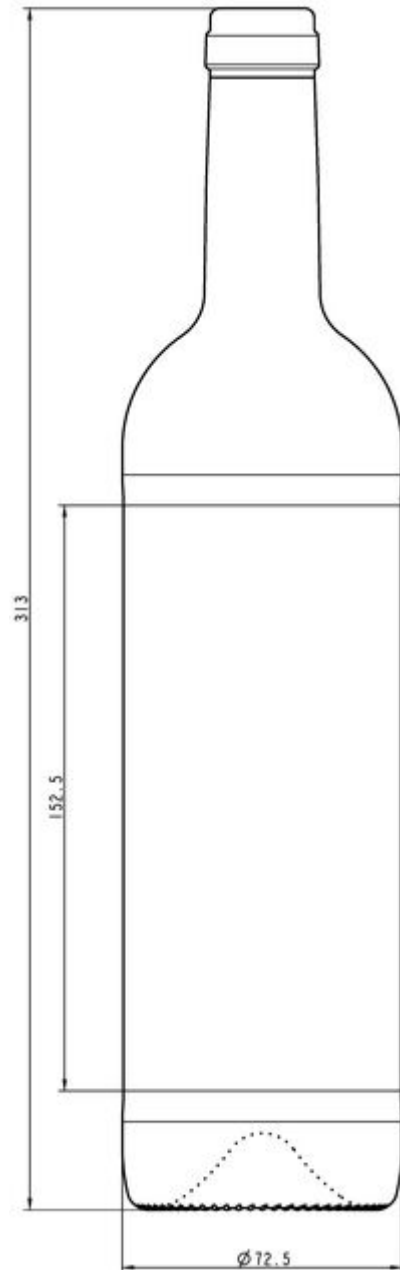

AVAILABLE COLORS

-  Oak
-  Champagne green
-  Flint

TECHNICAL SPECIFICATIONS

Product code	150436
Capacity	75.0 cl
Brimfull capacity	77.0 cl
Height	313.0 mm
Diameter	72.5 mm
Shape	Round
Finish	Cork
Label protection	Yes
Refillable	No
Weight	410 g
Country	France