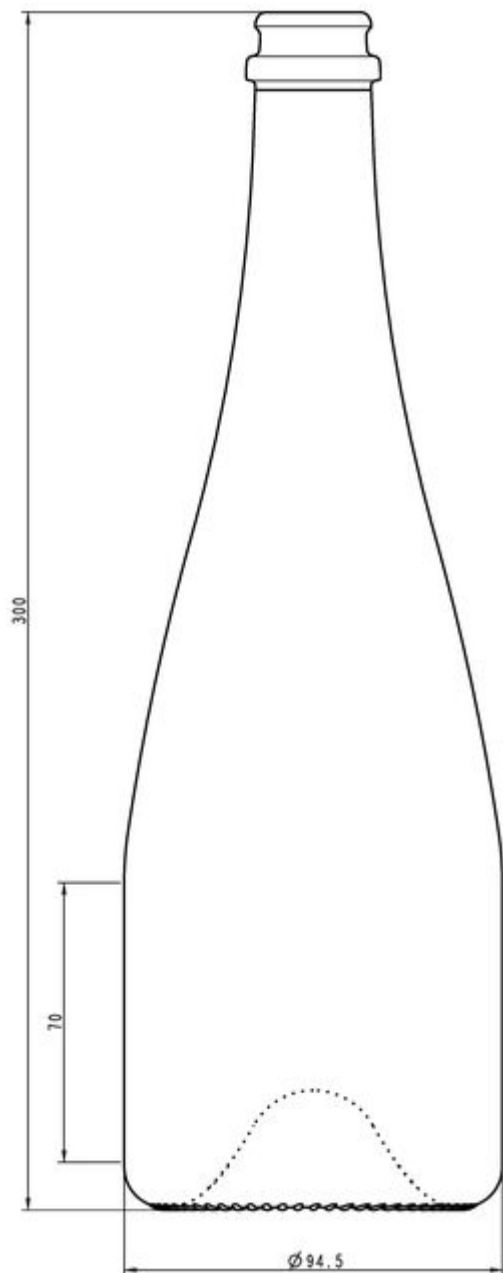

**SPARKLING WINES
COLLECTION**

CHAMPAGNE

Pure elegance captured in singular shapes.

OAK
T0160391

75 CL MELODIE II

AVAILABLE COLORS

Oak

Reserved for champagne

TECHNICAL SPECIFICATIONS

Product code	160391
Capacity	75.0 cl
Brimfull capacity	77.3 cl
Height	300.0 mm
Diameter	94.5 mm
Finish	Champagne
Label protection	No
Refillable	No
Weight	910 g
Country	France

PACKAGING SPECIFICATIONS

Containers per pallet	720
Pallet width	1000 mm
Pallet depth	1200 mm
Pallet height	1824 mm
Gross weight of pallet	963.00 kg

i Other packaging specs are available upon request.

O-I Europe - 26 December 2024