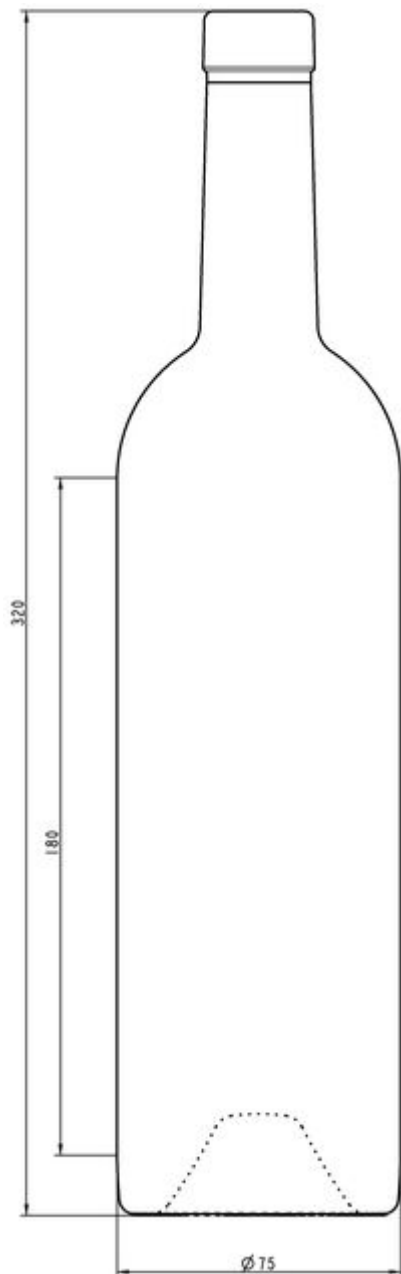

**STILL WINES
COLLECTION**

BORDELAISE SHAPE

A unique range for your promising vintage.

ROSÉ

Enhancing refreshing and aromatic flavors for trendy palates.

75CL MIRA SHAPE

AVAILABLE COLORS

Extreme flint

TECHNICAL SPECIFICATIONS

Product code	160861
Capacity	75.0 cl
Brimfull capacity	77.0 cl
Height	320.0 mm
Diameter	75.0 mm
Shape	Engraved round
Finish	Cork / Vinolok
Label protection	No
Refillable	No
Weight	580 g
Country	France