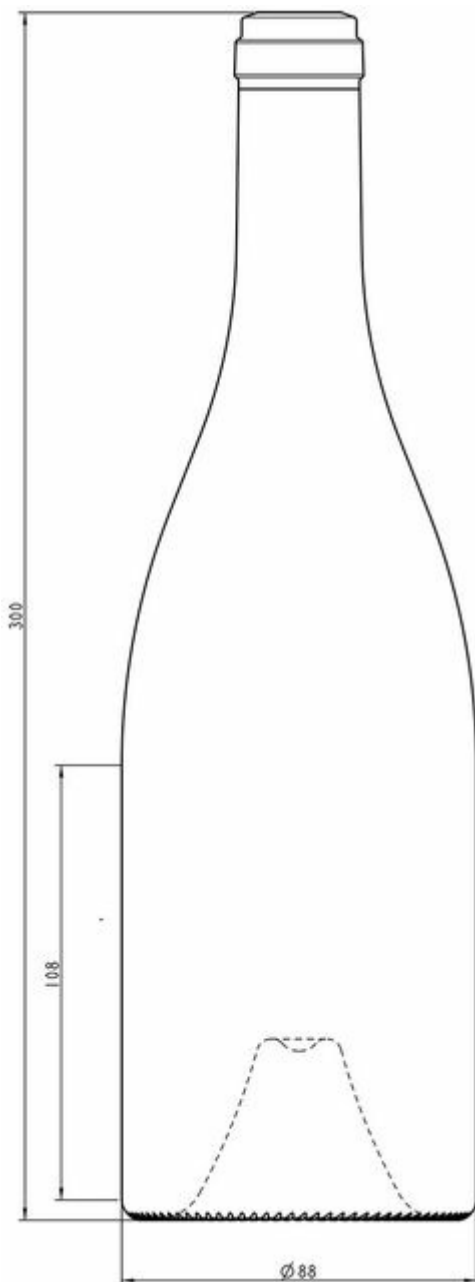

# BURGUNDY SHAPE

Illustrious shapes to evoke the most renowned vineyard.

OAK

T0180475

### TECHNICAL SPECIFICATIONS

Product code	180475
Capacity	75.0 cl
Brimfull capacity	77.0 cl
Height	300.0 mm
Diameter	88.4 mm
Shape	Round
Finish	Cork
Label protection	No
Refillable	No
Weight	800 g
Country	France