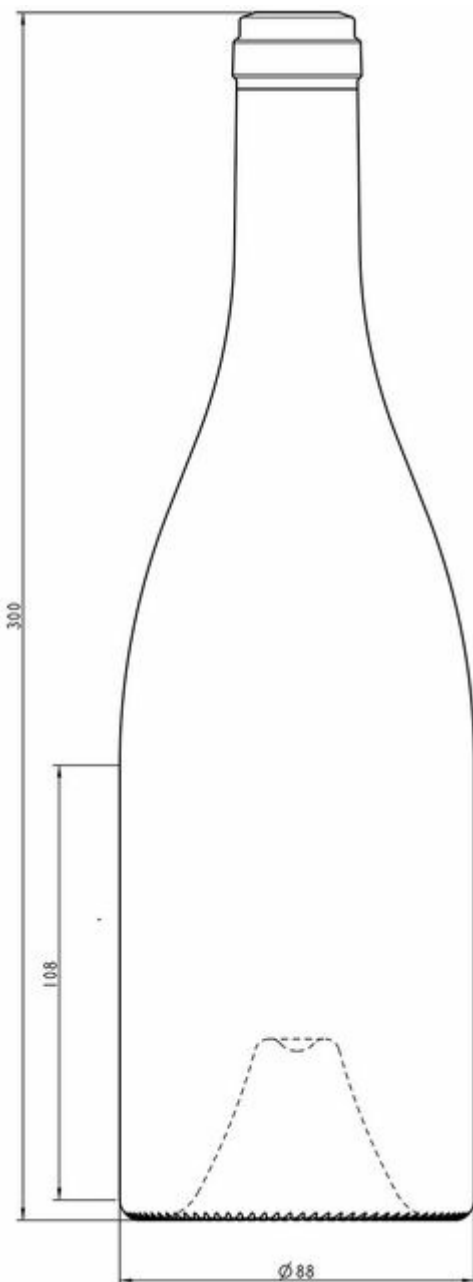

**STILL WINES
COLLECTION**

BURGUNDY SHAPE

Illustrious shapes to evoke the most renowned vineyard.

OAK

T0180475

75CL BG DISTINCTION

AVAILABLE COLORS

Oak

TECHNICAL SPECIFICATIONS

Product code	180475
Capacity	75.0 cl
Brimfull capacity	77.0 cl
Height	300.0 mm
Diameter	88.4 mm
Shape	Round
Finish	Cork
Label protection	No
Refillable	No
Weight	800 g
Country	France

PACKAGING SPECIFICATIONS

Containers per pallet	1002
Layers per pallet	6
Pallet width	1000 mm
Pallet depth	1200 mm
Pallet height	1968 mm
Gross weight of pallet	834.00 kg

i Other packaging specs are available upon request.