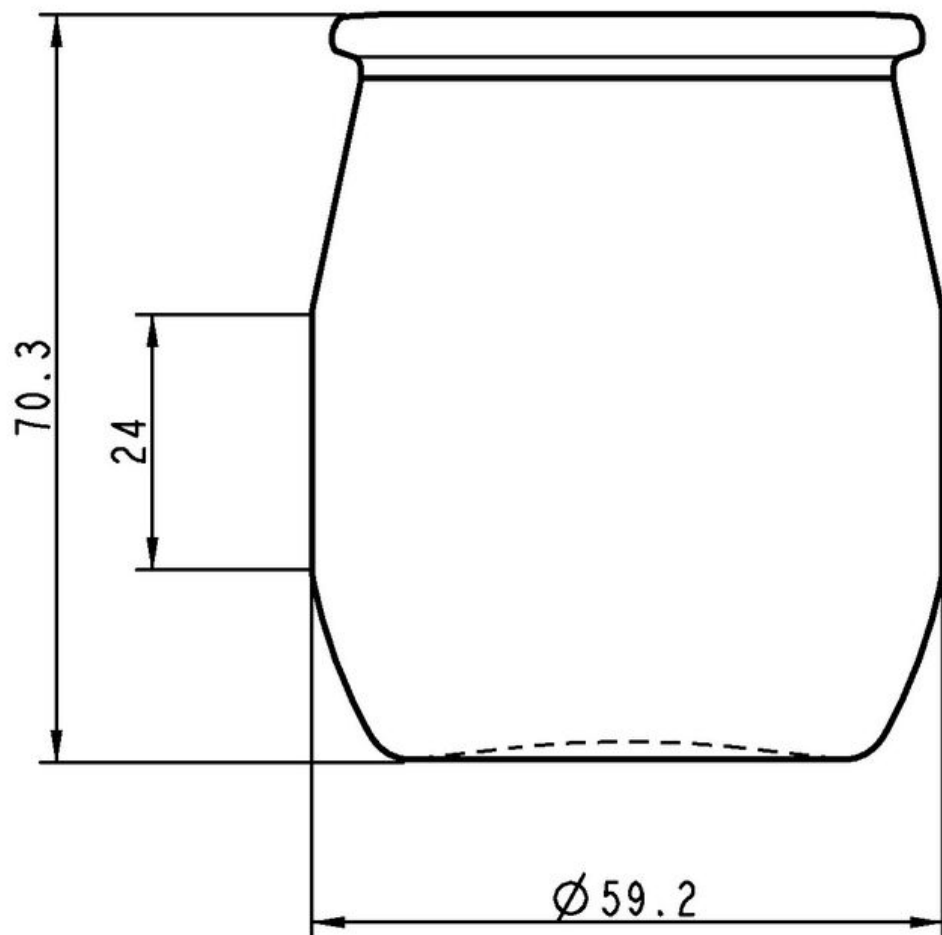

### TECHNICAL SPECIFICATIONS

Product code	013355
Capacity	14.3 cl
Brimfull capacity	14.3 cl
Height	70.3 mm
Diameter	59.2 mm
Shape	Round
Finish	Special
Label protection	No
Refillable	No
Weight	73 g
Country	France