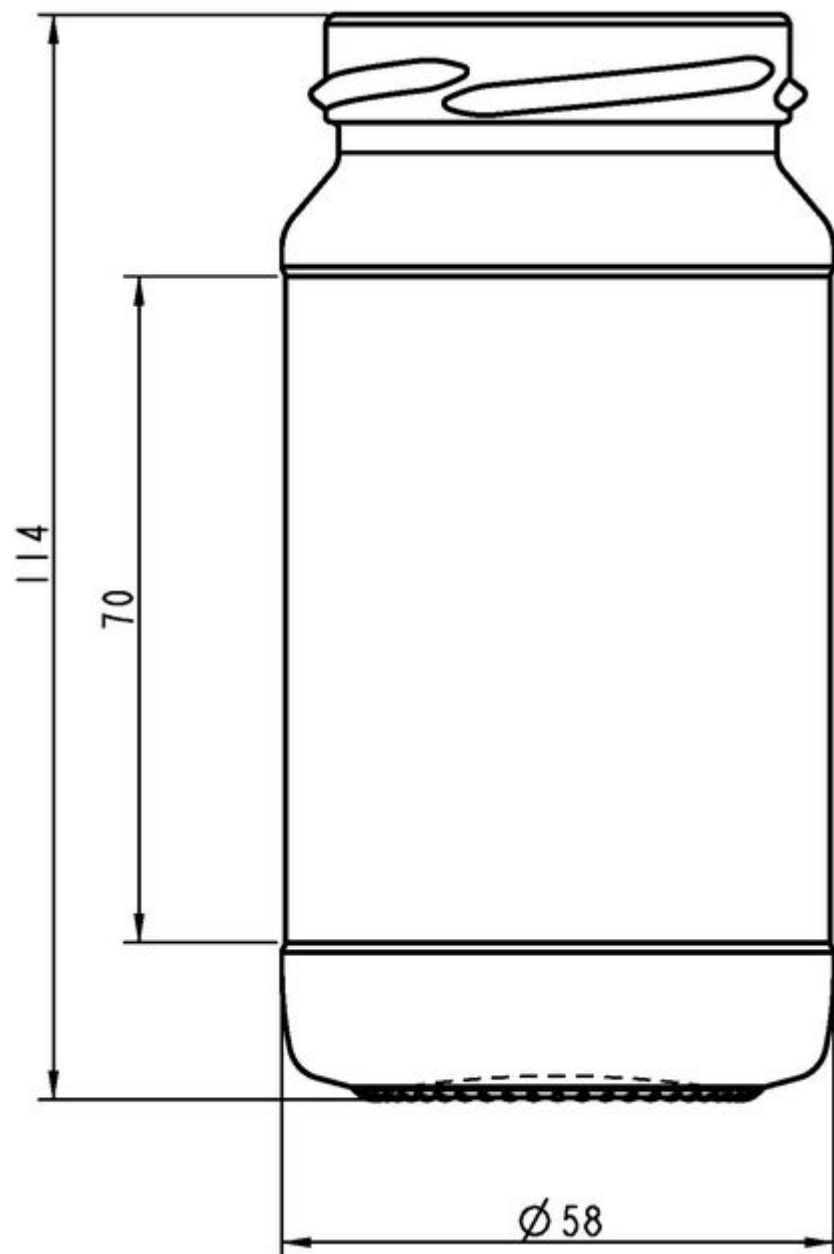

TECHNICAL SPECIFICATIONS

Product code	100810
Capacity	21.8 cl
Brimfull capacity	220.0 cl
Height	114.0 mm
Diameter	58.0 mm
Shape	Round
Finish	Wide mouth
Label protection	Yes
Refillable	No
Weight	130 g
Country	Czech Republic

PACKAGING SPECIFICATIONS

Containers per pallet	5700
Layers per pallet	15
Pallet width	1000 mm
Pallet depth	1200 mm
Pallet height	1892 mm
Gross weight of pallet	790.00 kg

i Other packaging specs are available upon request.