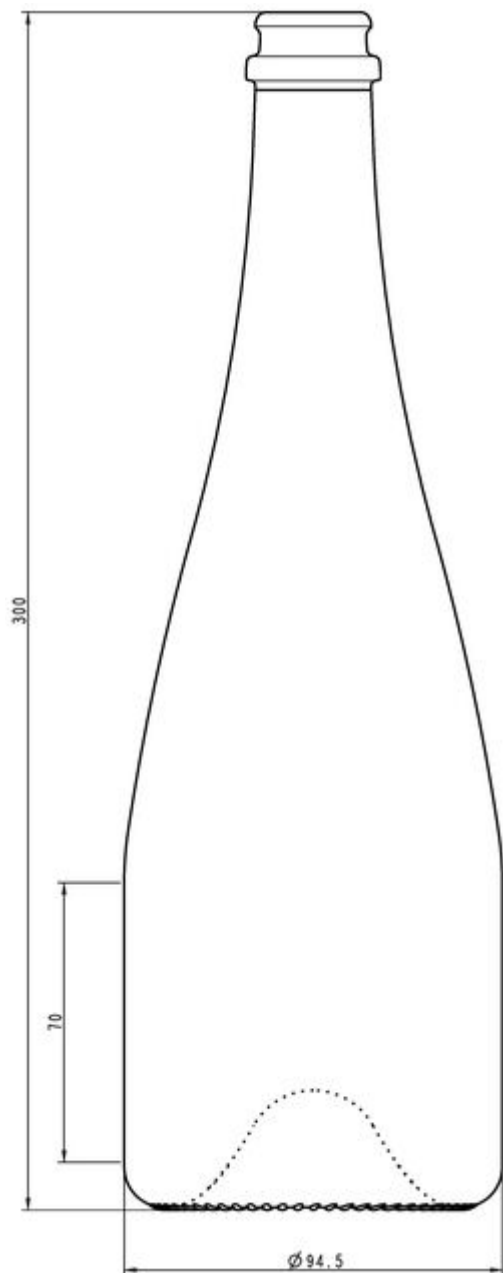

**SPARKLING WINES
COLLECTION**

CHAMPAGNE

Pure elegance captured in singular shapes.

OAK
T0160391

75 CL MELODIE II

AVAILABLE COLORS

Oak

Reserved for champagne

TECHNICAL SPECIFICATIONS

Product code	160391
Capacity	75.0 cl
Brimfull capacity	77.3 cl
Height	300.0 mm
Diameter	94.5 mm
Finish	Champagne
Label protection	No
Refillable	No
Weight	910 g
Country	France

PACKAGING SPECIFICATIONS

Containers per pallet	720
Pallet width	1000 mm
Pallet depth	1200 mm
Pallet height	1824 mm
Gross weight of pallet	963.00 kg

i Other packaging specs are available upon request.

O-I Europe - 21 May 2025

The images, specifications and other data on this page are for information purposes only. The present information can in no way be used or interpreted as a technical drawing. Specific advice should be obtained from your O-I representative with regards to the suitability of products prior to any application. The information on industry containers is updated from time to time, however O-I reserves the right to amend the specifications or to withdraw certain containers from sale without notice.