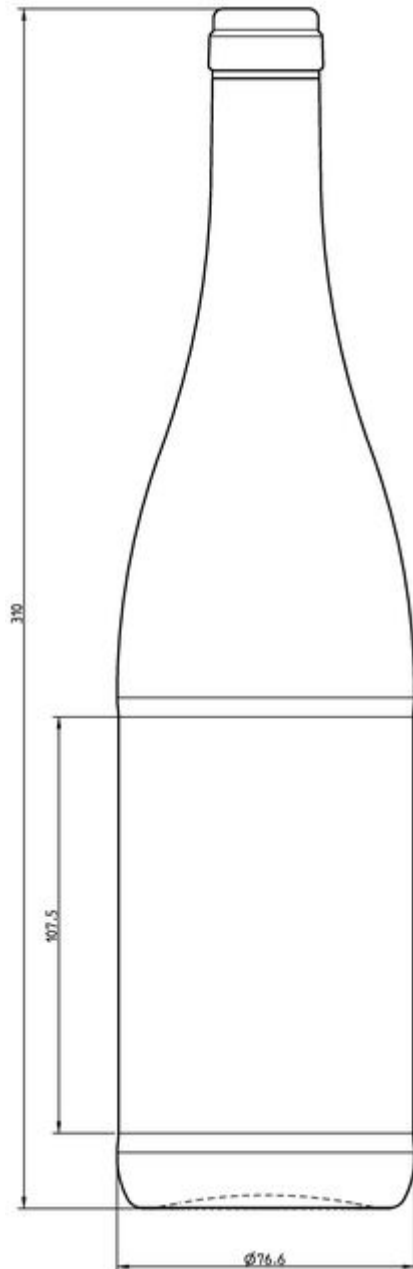

## 75CL SCHLEGEL LABEL

AVAILABLE COLORS

 Luxury royal blue

### TECHNICAL SPECIFICATIONS

|                   |          |
|-------------------|----------|
| Product code      | 170461   |
| Capacity          | 75.0 cl  |
| Brimfull capacity | 76.7 cl  |
| Height            | 310.0 mm |
| Diameter          | 75.9 mm  |
| Shape             | Round    |
| Finish            | Cork     |
| Label protection  | Yes      |
| Refillable        | No       |
| Weight            | 370 g    |
| Country           | Germany  |