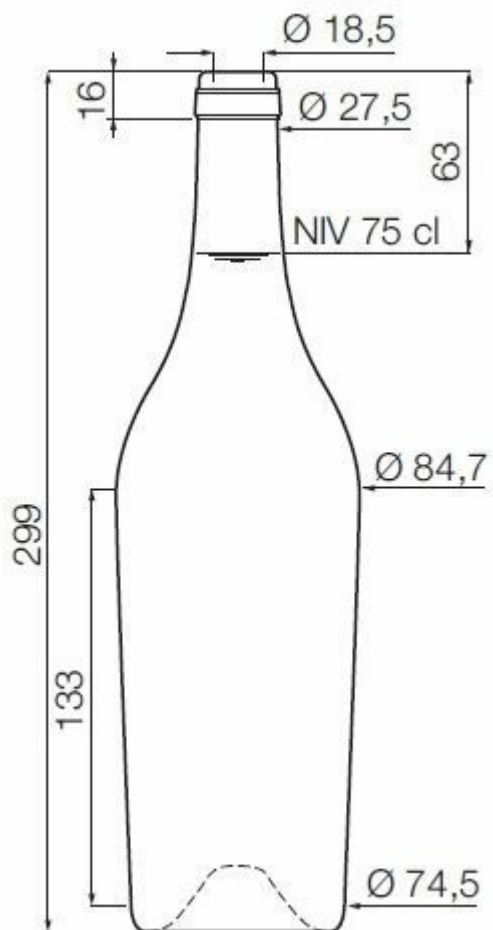

AVAILABLE COLORS

-  Flint
-  Oak

TECHNICAL SPECIFICATIONS

Product code	012017
Capacity	75.0 cl
Brimfull capacity	77.0 cl
Height	299.0 mm
Diameter	84.7 mm
Shape	Round
Finish	Cork
Label protection	No
Refillable	No
Weight	600 g
Country	France

PACKAGING SPECIFICATIONS

Containers per pallet	1056
Layers per pallet	6
Pallet width	1000 mm
Pallet depth	1200 mm
Pallet height	1960 mm
Gross weight of pallet	659.00 kg

i Other packaging specs are available upon request.