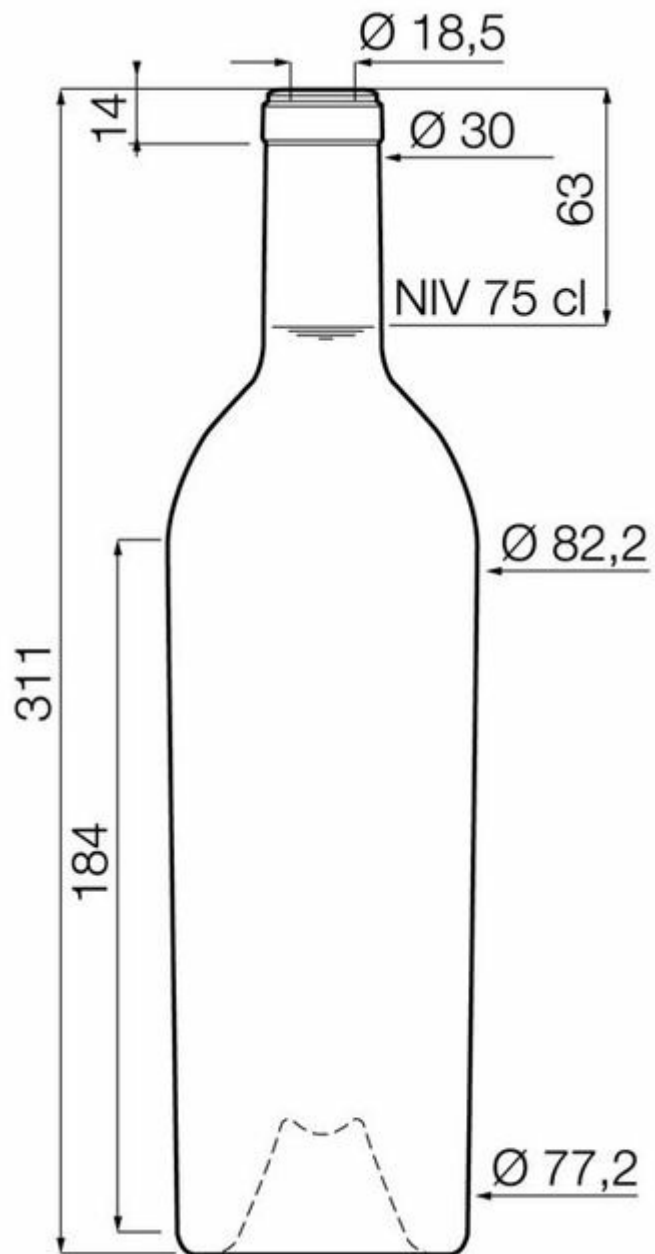

# 75CL BD SOMMELIERE

AVAILABLE COLORS

Oak

### TECHNICAL SPECIFICATIONS

Product code	012165
Capacity	75.0 cl
Brimfull capacity	77.0 cl
Height	311.0 mm
Diameter	82.2 mm
Shape	Round
Finish	Cork
Label protection	No
Refillable	No
Weight	890 g
Country	France