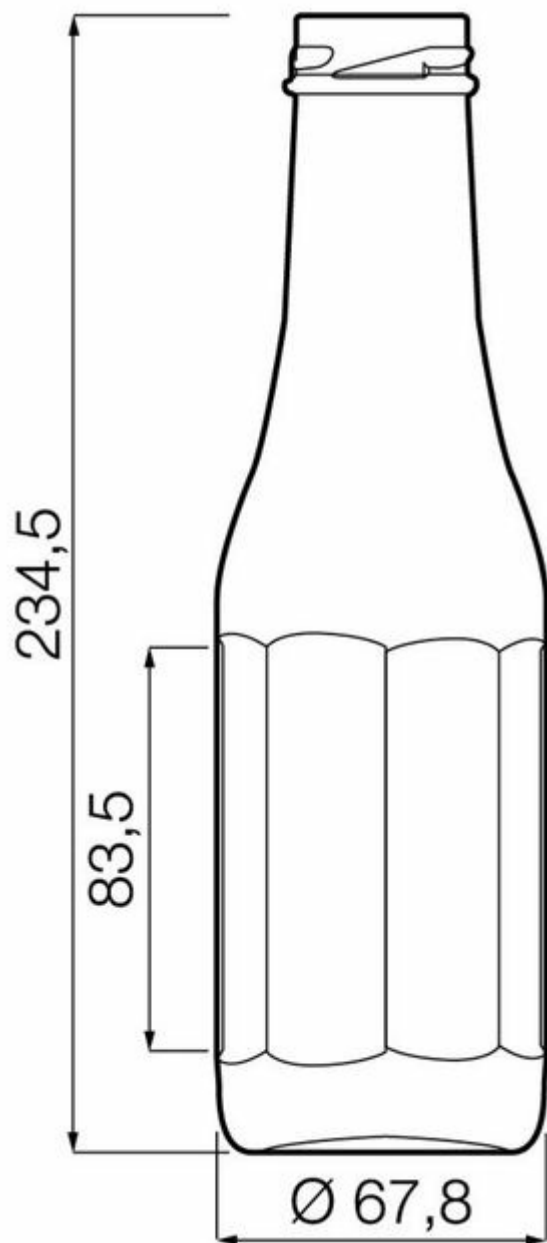

TECHNICAL SPECIFICATIONS

Product code	003430
Capacity	48.5 cl
Brimfull capacity	48.5 cl
Height	234.5 mm
Diameter	67.8 mm
Shape	Facetted
Finish	Wide mouth
Label protection	No
Refillable	No
Weight	267 g
Country	Netherlands

PACKAGING SPECIFICATIONS

Containers per pallet	1960
Layers per pallet	7
Pallet width	1000 mm
Pallet depth	1200 mm
Pallet height	1817 mm
Gross weight of pallet	569.00 kg

i Other packaging specs are available upon request.