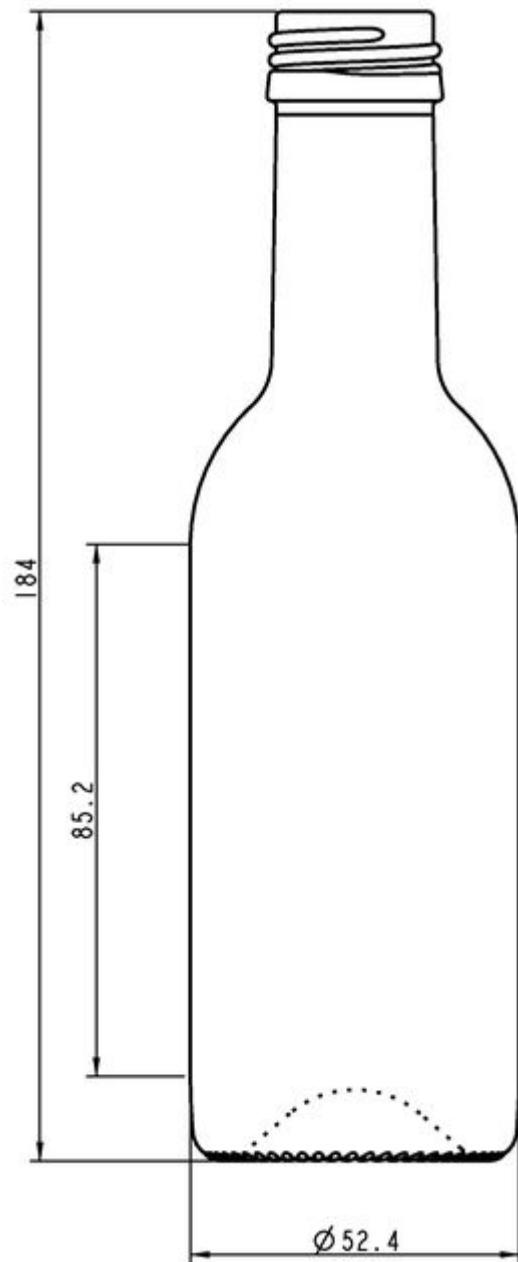

**STILL WINES
COLLECTION**

BORDELAISE SHAPE

A unique range for your promising vintage.

HALF FLINT

F2007020

187ML BD ALITAL TV

AVAILABLE COLORS

Half Flint

TECHNICAL SPECIFICATIONS

Product code	007020
Capacity	18.7 cl
Brimfull capacity	19.7 cl
Height	184.0 mm
Diameter	52.4 mm
Shape	Round
Finish	Screw
Label protection	No
Refillable	No
Weight	200 g
Country	Italy