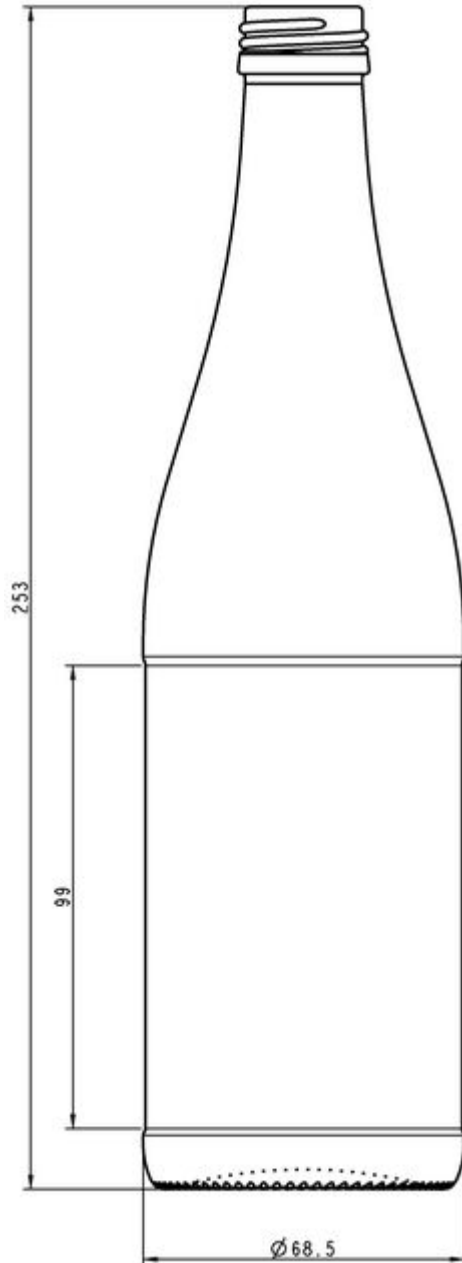

GREEN BEER EMERALD

G3008264

50CL VICHY SE TV28

AVAILABLE COLORS

Green beer emerald

TECHNICAL SPECIFICATIONS

Product code	008264
Capacity	50.0 cl
Brimfull capacity	52.0 cl
Height	253.0 mm
Diameter	68.5 mm
Shape	Round
Finish	Screw
Label protection	No
Refillable	No
Weight	285 g
Country	Italy

PACKAGING SPECIFICATIONS

Containers per pallet	2448
Pallet width	1000 mm
Pallet depth	1200 mm
Pallet height	2604 mm
Gross weight of pallet	739.00 kg

i Other packaging specs are available upon request.

O-I Europe - 14 April 2025