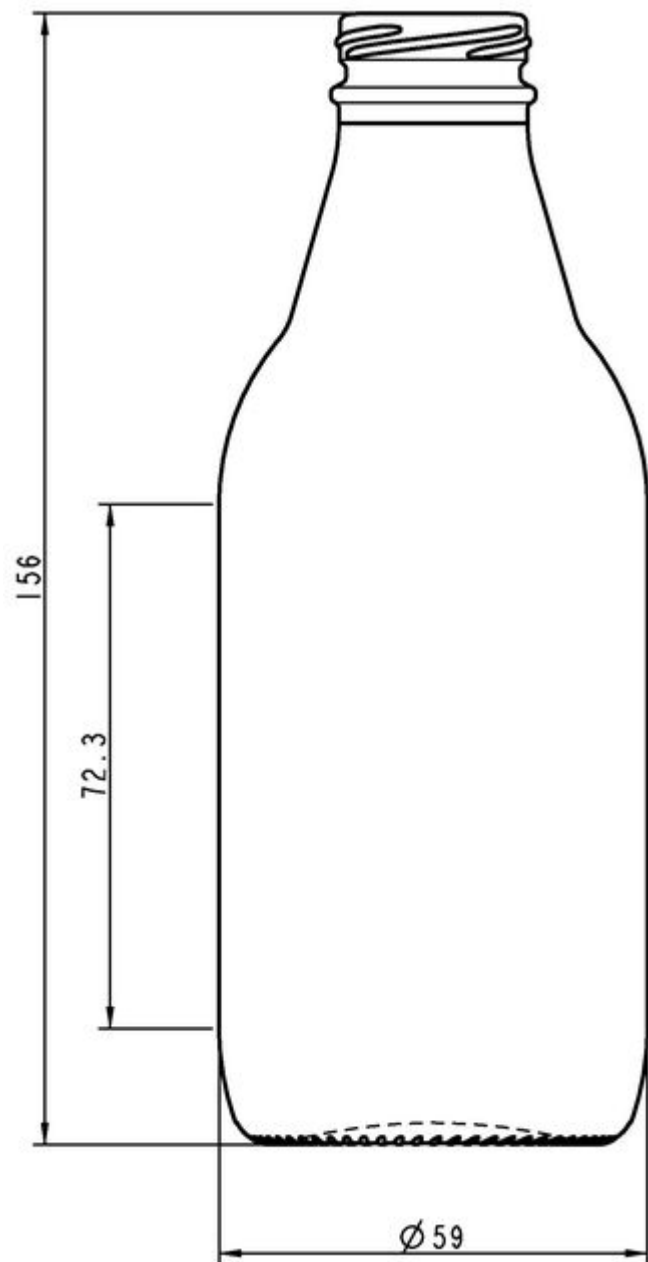

01 A05 3041A

BEER
COLLECTION

SPECIALTY

Know-how and tradition through recognisable and trusted packaging.

25CL STD 2005 VR

AVAILABLE COLORS

Green beer emerald

TECHNICAL SPECIFICATIONS

Product code	013189
Capacity	25.0 cl
Brimfull capacity	26.7 cl
Height	156.0 mm
Diameter	59.0 mm
Shape	Round
Finish	Crown Cork
Label protection	No
Refillable	No
Weight	130 g
Country	France

PACKAGING SPECIFICATIONS

Containers per pallet	4823
Layers per pallet	13
Pallet width	1000 mm
Pallet depth	1200 mm
Pallet height	2228 mm
Gross weight of pallet	668.00 kg

i Other packaging specs are available upon request.

O-I Europe - 14 April 2025