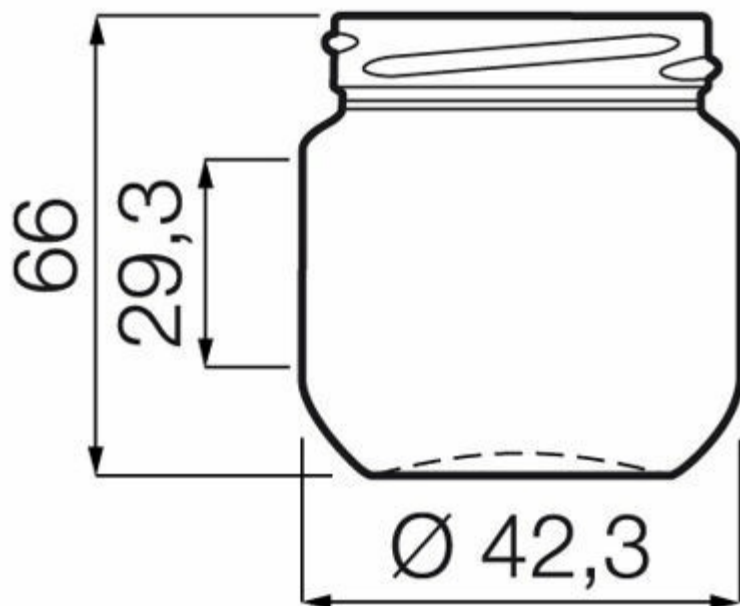

# 125ML JAR 309-125 TO58

AVAILABLE COLORS

FLINT  
F3014850

### TECHNICAL SPECIFICATIONS

Product code	014850
Capacity	12.5 cl
Brimfull capacity	14.5 cl
Height	66.0 mm
Diameter	62.0 mm
Shape	Rectangular
Finish	Wide mouth
Label protection	Yes
Refillable	No
Weight	95 g
Country	Estonia