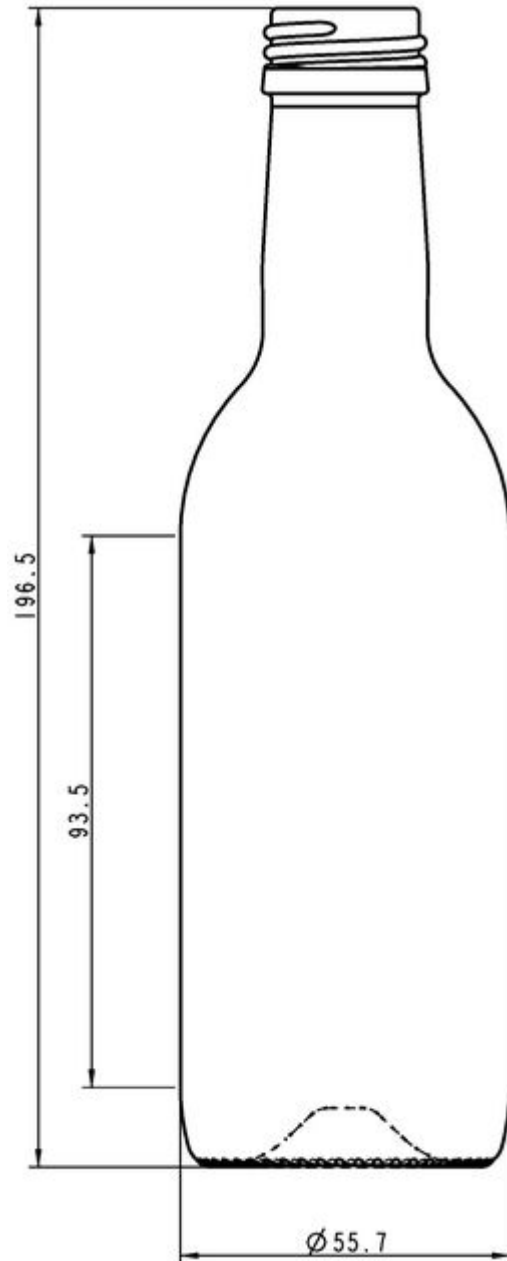

### TECHNICAL SPECIFICATIONS

Product code	016769
Capacity	25.0 cl
Brimfull capacity	25.8 cl
Height	196.5 mm
Diameter	55.7 mm
Shape	Round
Finish	Screw
Label protection	No
Refillable	No
Weight	205 g
Country	Germany