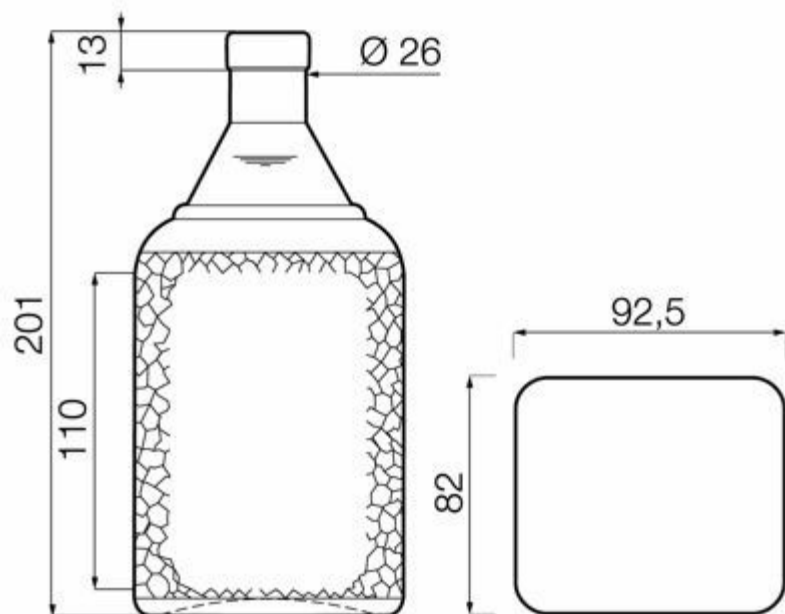

**SPIRITS
COLLECTION**

WHISKIES

A range of designs to help you highlight the unique character of your product.

FLINT
F3017106

70CL WHISKY

AVAILABLE COLORS

Flint

TECHNICAL SPECIFICATIONS

Product code	017106
Capacity	70.0 cl
Brimfull capacity	71.5 cl
Height	201.0 mm
Diameter	92.5 mm
Shape	Special
Finish	Cork
Label protection	No
Refillable	No
Weight	665 g
Country	Germany

PACKAGING SPECIFICATIONS

Containers per pallet	1248
Layers per pallet	8
Pallet width	1000 mm
Pallet depth	1200 mm
Pallet height	1758 mm
Gross weight of pallet	863.00 kg

i Other packaging specs are available upon request.

O-I Europe - 11 April 2025