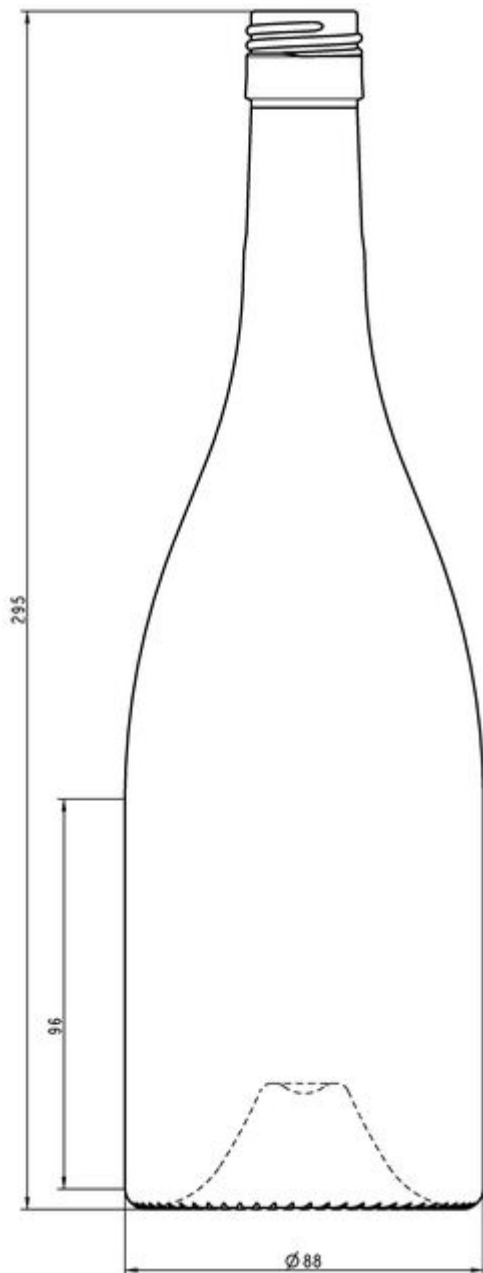

**STILL WINES
COLLECTION**

BURGUNDY SHAPE

Illustrious shapes to evoke the most renowned vineyard.

ROSÉ

Enhancing refreshing and aromatic flavors for trendy palates.

DEAD LEAF
L1100809

FLINT
F3100809

75CL BG AUTH BVS

AVAILABLE COLORS

-  Dead leaf
-  Flint

TECHNICAL SPECIFICATIONS

Product code	100809
Capacity	75.0 cl
Brimfull capacity	76.5 cl
Height	295.0 mm
Diameter	88.0 mm
Shape	Round
Finish	Screw
Label protection	No
Refillable	No
Weight	650 g
Country	France