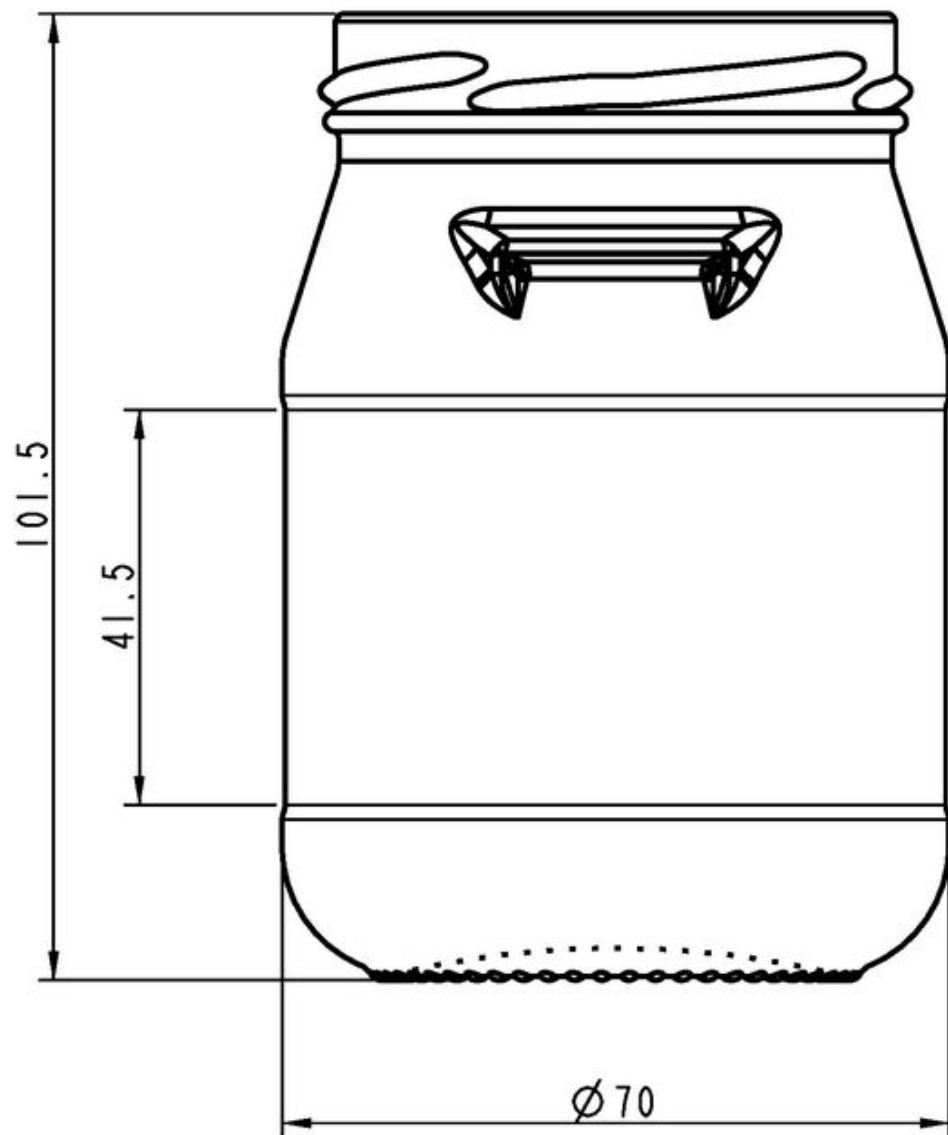

### TECHNICAL SPECIFICATIONS

Product code	130296
Capacity	28.0 cl
Brimfull capacity	28.0 cl
Height	101.5 mm
Diameter	70.0 mm
Shape	Engraved round
Finish	Wide mouth
Label protection	Yes
Refillable	No
Weight	160 g
Country	Czech Republic