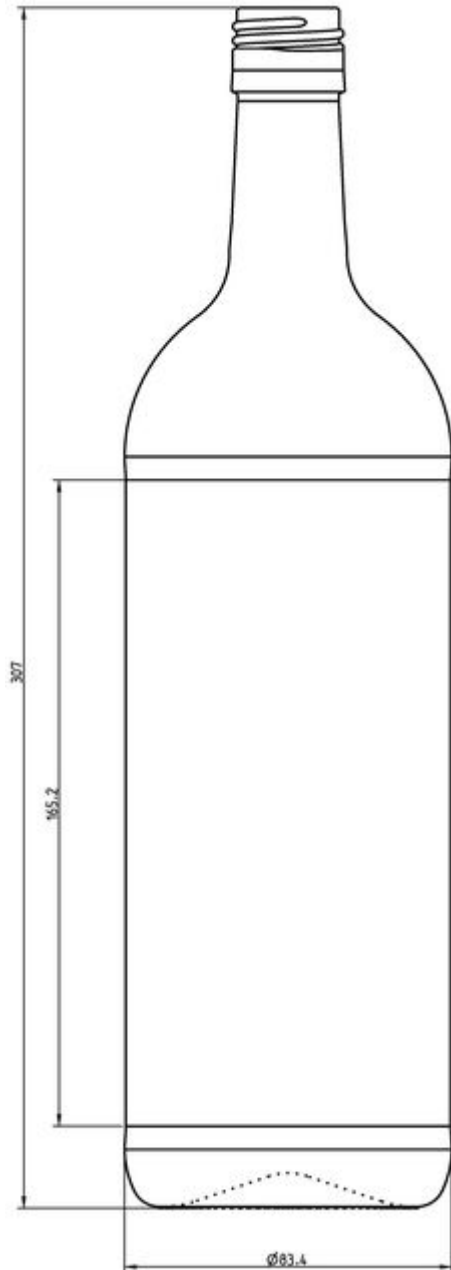

**STILL WINES
COLLECTION**

BORDELAISE SHAPE

A unique range for your promising vintage.

ROSÉ

Enhancing refreshing and aromatic flavors for trendy palates.

GREEN BEER EMERALD

G3160143

100CL BD WINE BVS

AVAILABLE COLORS

-  Georgia green
-  Flint
-  Green beer emerald
-  Antique green

TECHNICAL SPECIFICATIONS

Product code	160143
Capacity	100.0 cl
Brimfull capacity	101.7 cl
Height	307.0 mm
Diameter	83.4 mm
Shape	Round
Finish	Screw
Label protection	Yes
Refillable	No
Weight	480 g
Country	Germany