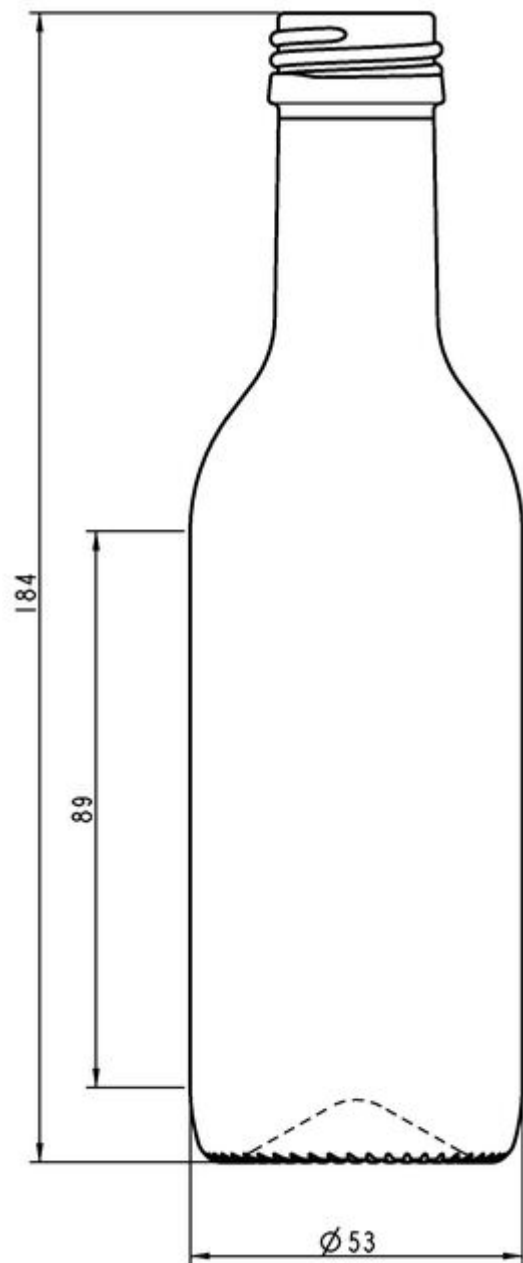

**STILL WINES
COLLECTION**

BORDELAISE SHAPE

A unique range for your promising vintage.

ANTIQUE GREEN

T1016834

187ML BD WINE MCA

AVAILABLE COLORS

TECHNICAL SPECIFICATIONS

Product code	016834
Capacity	18.7 cl
Brimfull capacity	19.7 cl
Height	184.0 mm
Diameter	53.0 mm
Shape	Round
Finish	Screw
Label protection	No
Refillable	No
Weight	220 g
Country	Germany

PACKAGING SPECIFICATIONS

Containers per pallet	3234
Layers per pallet	7
Pallet width	1000 mm
Pallet depth	1200 mm
Pallet height	1438 mm
Gross weight of pallet	745.00 kg

i Other packaging specs are available upon request.

O-I Europe - 11 April 2025