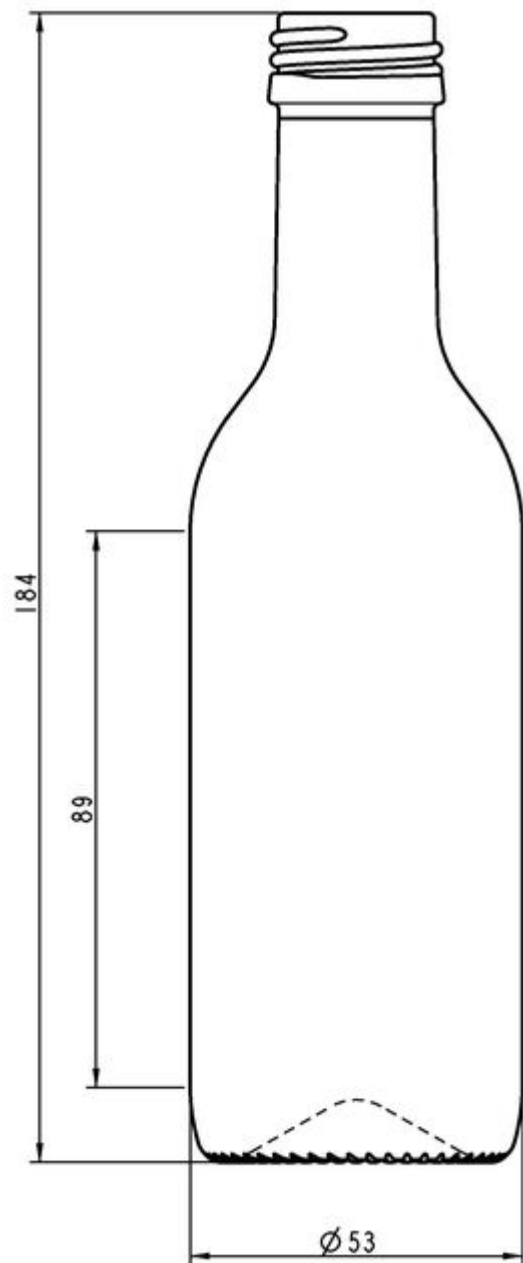

**STILL WINES
COLLECTION**

BORDELAISE SHAPE

A unique range for your promising vintage.

ANTIQUE GREEN

T1016834

187ML BD WINE MCA

AVAILABLE COLORS

TECHNICAL SPECIFICATIONS

Product code	016834
Capacity	18.7 cl
Brimfull capacity	19.7 cl
Height	184.0 mm
Diameter	53.0 mm
Shape	Round
Finish	Screw
Label protection	No
Refillable	No
Weight	220 g
Country	Germany

PACKAGING SPECIFICATIONS

Containers per pallet	3234
Layers per pallet	7
Pallet width	1000 mm
Pallet depth	1200 mm
Pallet height	1438 mm
Gross weight of pallet	745.00 kg

i Other packaging specs are available upon request.

O-I Europe - 10 April 2026