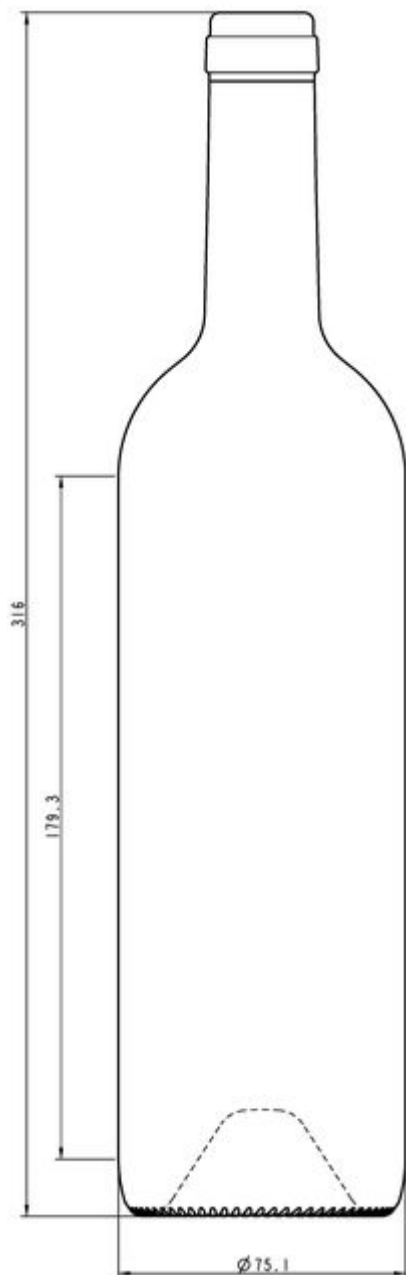

**STILL WINES
COLLECTION**

BORDELAISE SHAPE

A unique range for your promising vintage.

OAK
T0019171

CHAMPAGNE GREEN
G6019171

75CL BD SELECTA

AVAILABLE COLORS

Oak

Champagne green

TECHNICAL SPECIFICATIONS

Product code	019171
Capacity	75.0 cl
Brimfull capacity	77.0 cl
Height	316.0 mm
Diameter	76.2 mm
Shape	Round
Finish	Cork
Label protection	No
Refillable	No
Weight	540 g
Country	Spain