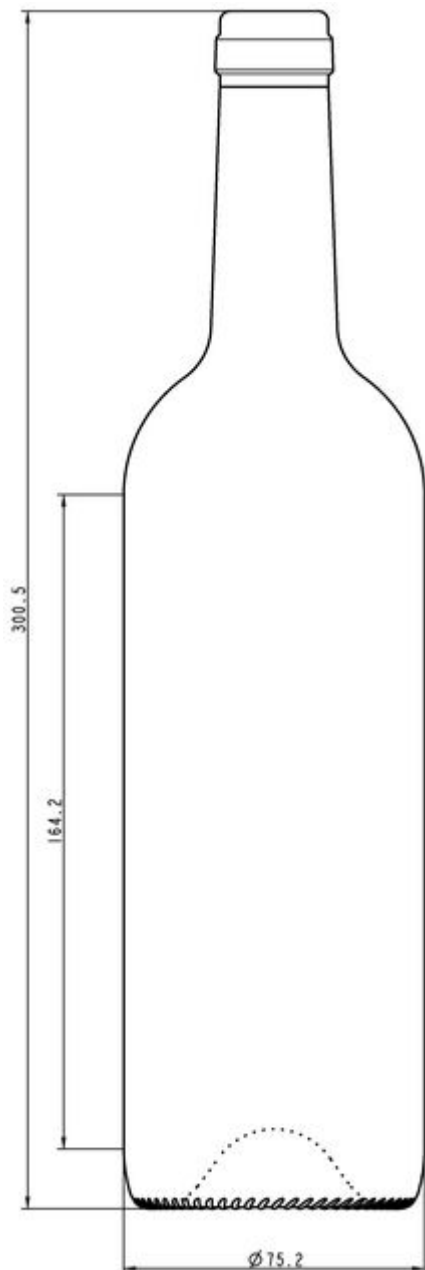

**STILL WINES
COLLECTION**

BORDELAISE SHAPE

A unique range for your promising vintage.

CHAMPAGNE GREEN

G6120223

75CL BD CARACTERE II LG TB

AVAILABLE COLORS

 Champagne green

TECHNICAL SPECIFICATIONS

Product code	120223
Capacity	75.0 cl
Brimfull capacity	77.0 cl
Height	300.5 mm
Diameter	75.2 mm
Shape	Round
Finish	Cork
Label protection	No
Refillable	No
Weight	410 g
Country	France