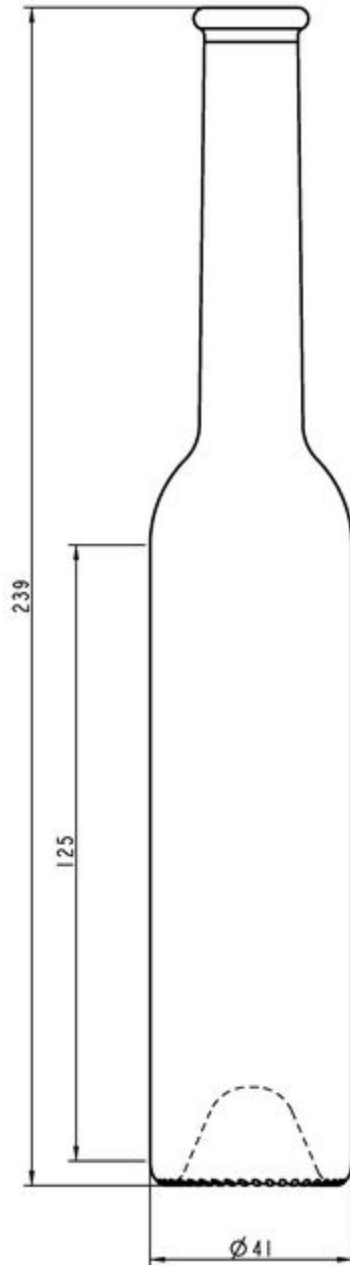

TECHNICAL SPECIFICATIONS

Product code	130489
Capacity	10.0 cl
Brimfull capacity	10.5 cl
Height	239.0 mm
Diameter	41.0 mm
Shape	Round
Finish	Cork
Label protection	No
Refillable	No
Weight	255 g
Country	Germany

PACKAGING SPECIFICATIONS

Containers per pallet	3080
Layers per pallet	4
Pallet width	1000 mm
Pallet depth	1200 mm
Pallet height	1121 mm
Gross weight of pallet	822.00 kg

i Other packaging specs are available upon request.