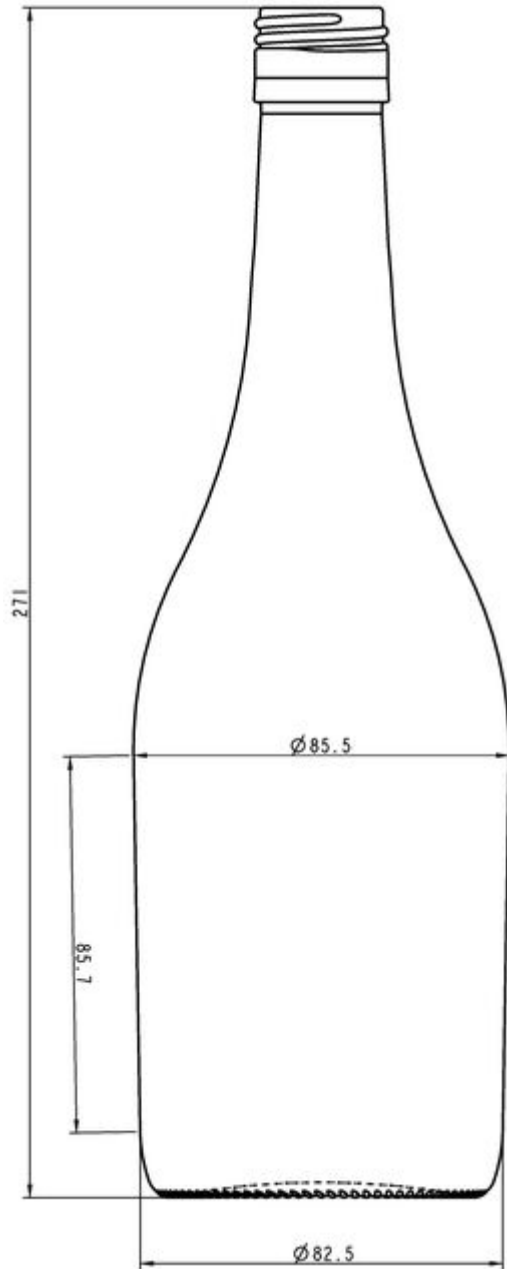

Green beer emerald

TECHNICAL SPECIFICATIONS

Product code	140191
Capacity	70.0 cl
Brimfull capacity	72.3 cl
Height	271.0 mm
Diameter	85.5 mm
Shape	Round
Finish	Screw
Label protection	No
Refillable	No
Weight	420 g
Country	Germany

PACKAGING SPECIFICATIONS

Containers per pallet	1056
Layers per pallet	6
Pallet width	1000 mm
Pallet depth	1200 mm
Pallet height	1796 mm
Gross weight of pallet	480.00 kg

i Other packaging specs are available upon request.