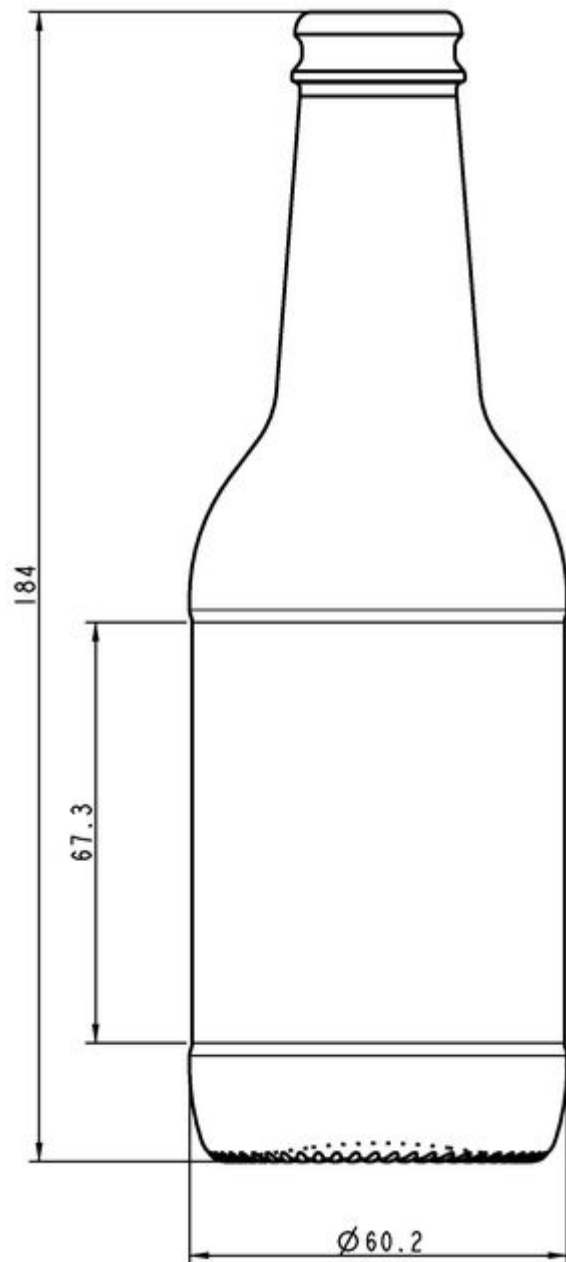

Amber dark

TECHNICAL SPECIFICATIONS

Product code	007052
Capacity	25.0 cl
Brimfull capacity	26.8 cl
Height	184.0 mm
Diameter	60.2 mm
Shape	Round
Finish	Crown Cork
Label protection	No
Refillable	No
Weight	195 g
Country	Italy