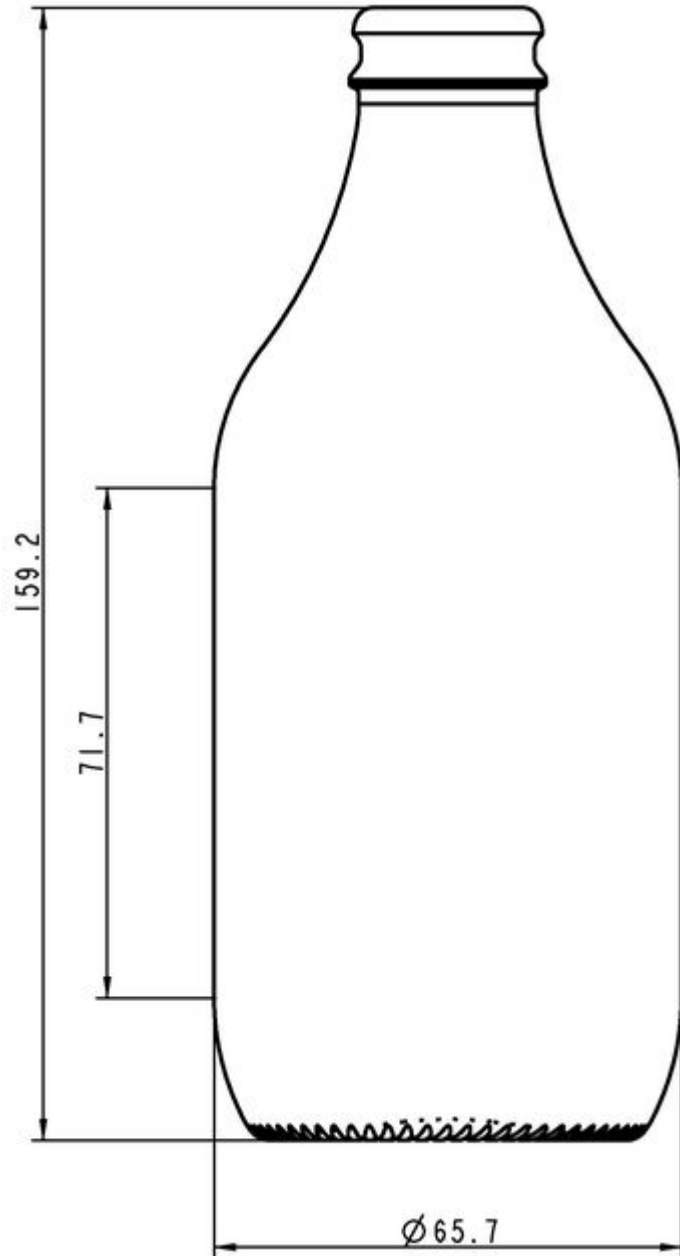

Amber dark

TECHNICAL SPECIFICATIONS

Product code	007098
Capacity	33.0 cl
Brimfull capacity	34.5 cl
Height	159.2 mm
Diameter	65.7 mm
Shape	Round
Finish	Crown Cork
Label protection	No
Refillable	No
Weight	135 g
Country	Italy

PACKAGING SPECIFICATIONS

Containers per pallet	2376
Layers per pallet	8
Pallet width	1000 mm
Pallet depth	1200 mm
Pallet height	1449 mm
Gross weight of pallet	346.00 kg

i Other packaging specs are available upon request.