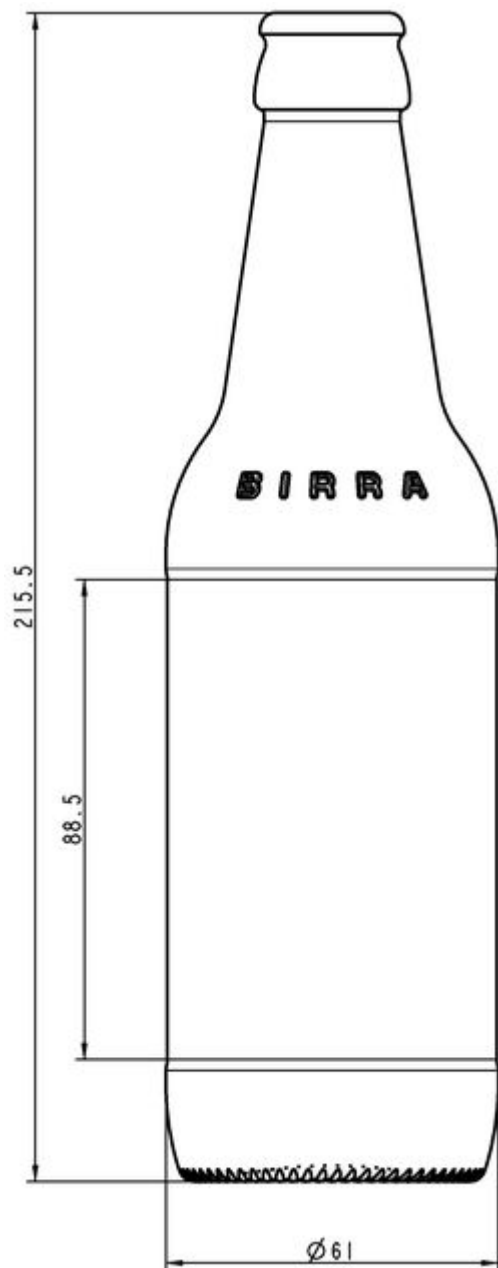

Amber dark

TECHNICAL SPECIFICATIONS

Product code	007099
Capacity	33.0 cl
Brimfull capacity	34.4 cl
Height	215.5 mm
Diameter	61.0 mm
Shape	Round
Finish	Crown Cork
Label protection	No
Refillable	Yes
Weight	250 g
Country	Italy