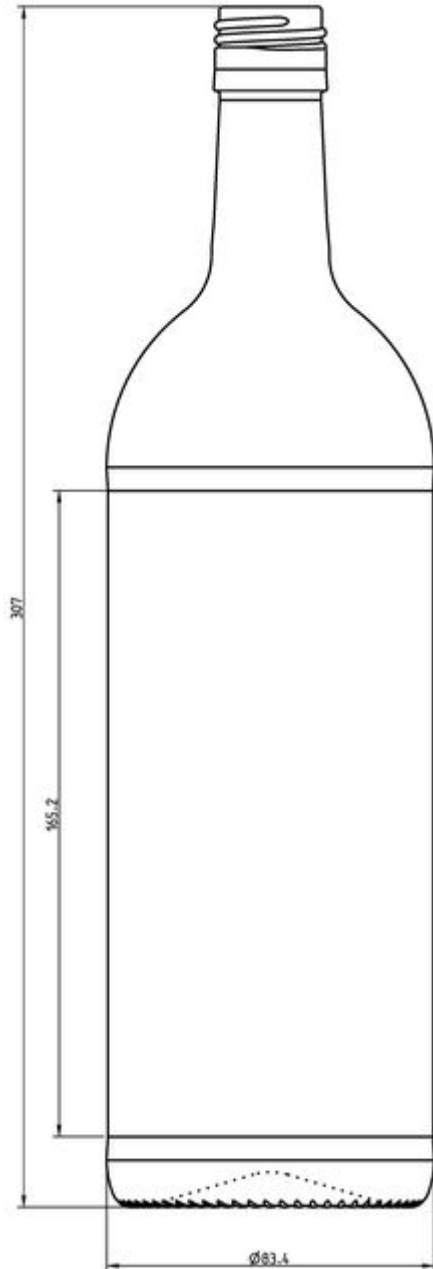

**STILL WINES
COLLECTION**

BORDELAISE SHAPE

A unique range for your promising vintage.

GREEN BEER EMERALD

G3110158

ANTIQUE GREEN

T1110158

100CL BD WINE BVS307

AVAILABLE COLORS

-  Green beer emerald
-  Antique green

TECHNICAL SPECIFICATIONS

| | |
|-------------------|----------|
| Product code | 110158 |
| Capacity | 100.0 cl |
| Brimfull capacity | 101.7 cl |
| Height | 307.0 mm |
| Diameter | 83.4 mm |
| Shape | Round |
| Finish | Screw |
| Label protection | Yes |
| Refillable | No |
| Weight | 480 g |
| Country | Germany |