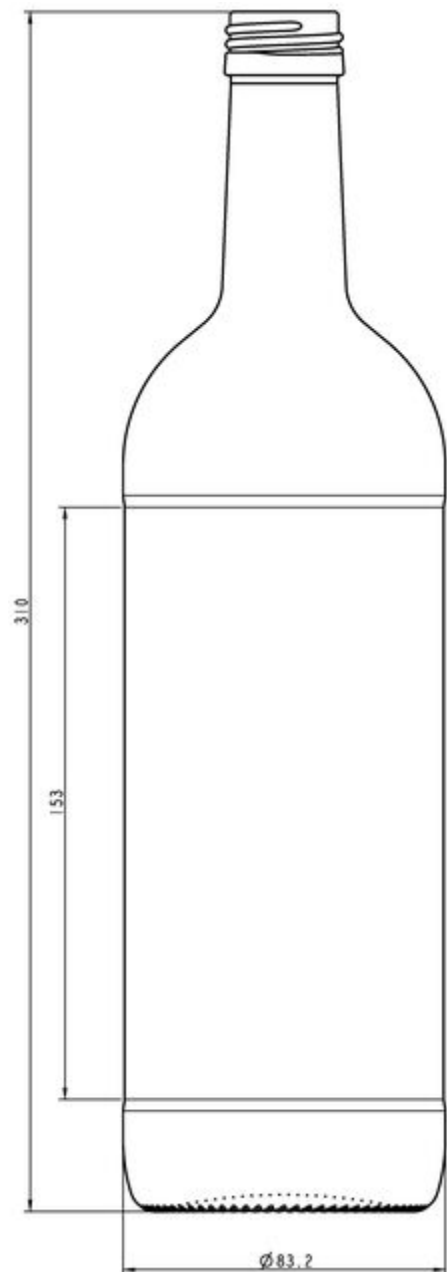

### TECHNICAL SPECIFICATIONS

Product code	140002
Capacity	100.0 cl
Brimfull capacity	102.6 cl
Height	310.0 mm
Diameter	83.2 mm
Shape	Round
Finish	Screw
Label protection	No
Refillable	No
Weight	475 g
Country	Italy