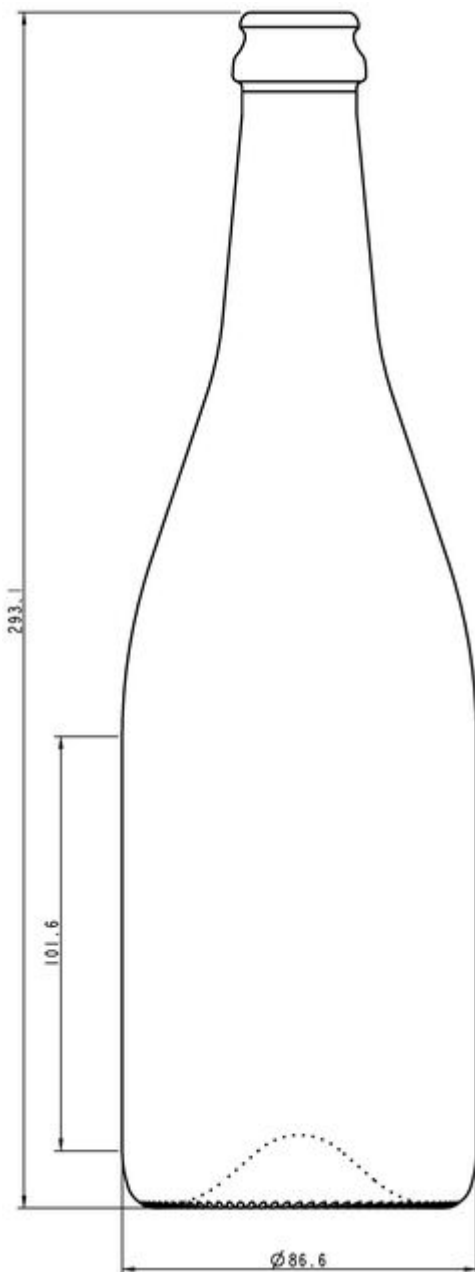

### TECHNICAL SPECIFICATIONS

Product code	140293
Capacity	75.0 cl
Brimfull capacity	78.9 cl
Height	293.1 mm
Diameter	86.6 mm
Shape	Round
Finish	Crown Cork
Label protection	No
Refillable	No
Weight	710 g
Country	Italy