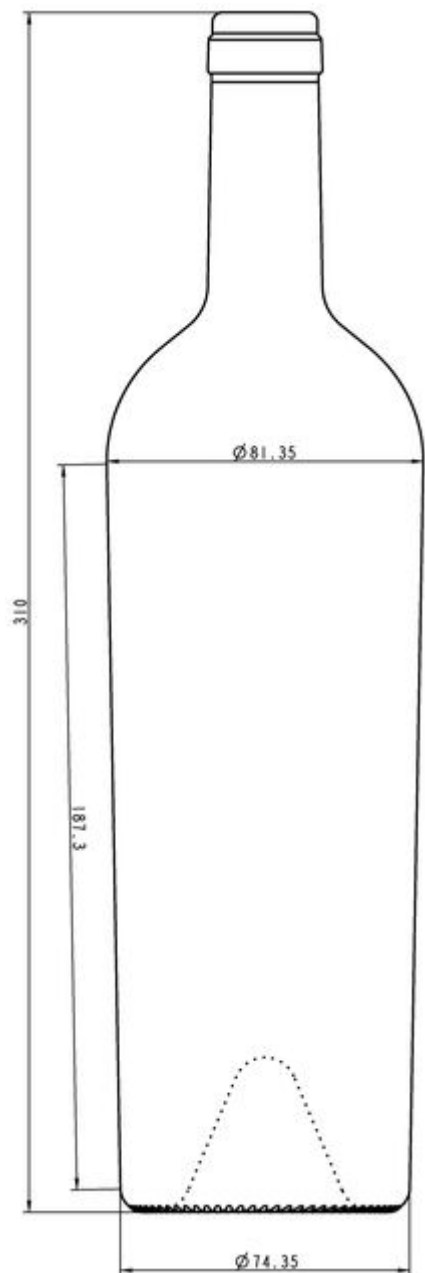

# 75CL BD STORIA TS

AVAILABLE COLORS

### TECHNICAL SPECIFICATIONS

Product code	160007
Capacity	75.0 cl
Brimfull capacity	77.0 cl
Height	310.0 mm
Diameter	81.4 mm
Shape	Round
Finish	Cork
Label protection	No
Refillable	No
Weight	750 g
Country	Italy