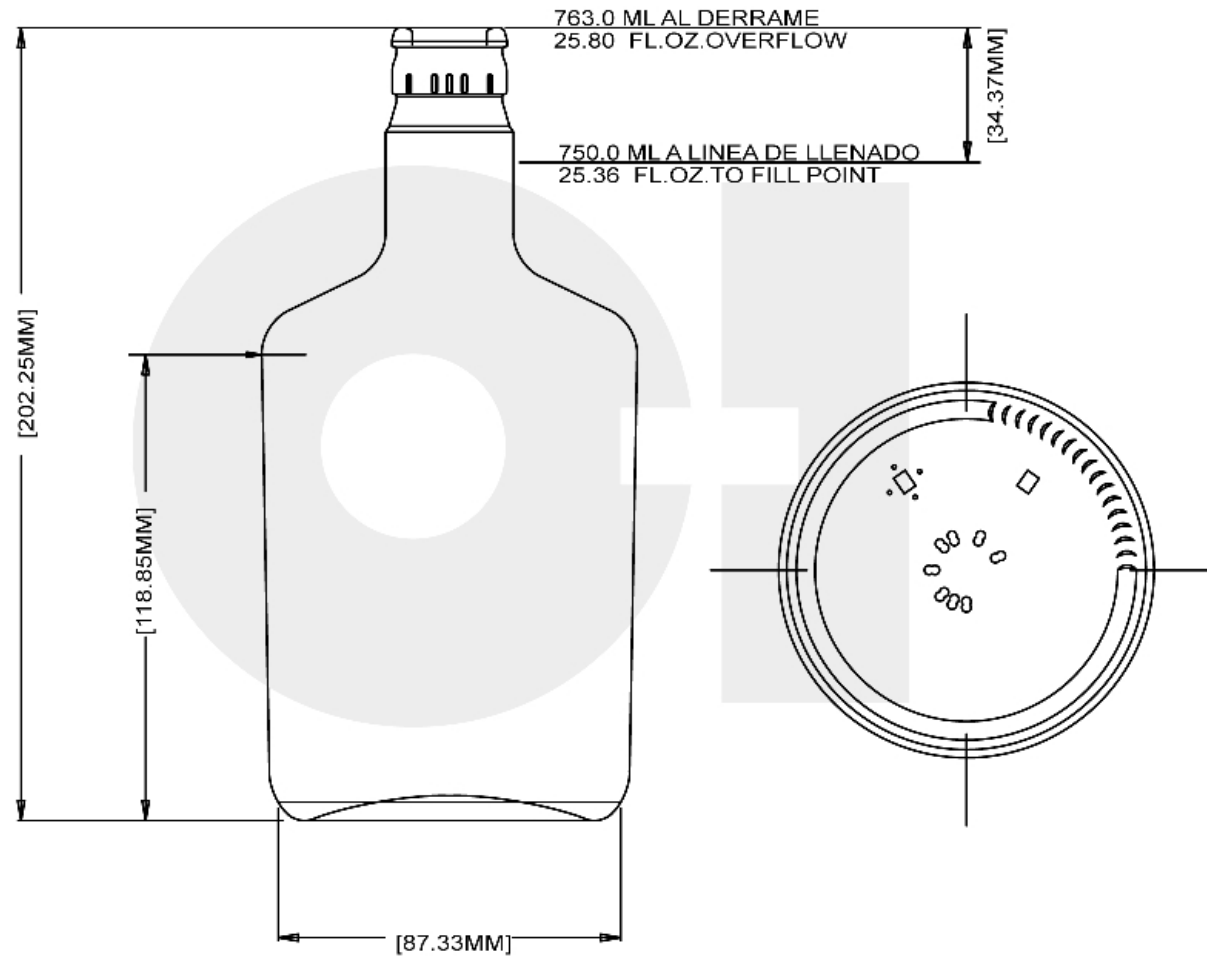

VIDRIO CONFIABLE, PURO Y ÚNICO

ENVASES	
NOMBRE: NAME:	CARNAVAL 750 ML
MOLDURA: MOLD:	9265326
CORONA N°: FINISH N°:	1031/47
RET ☐	NR ☒

Todos los Derechos Reservados © 2017 O-I, S.A.B. de C.V. Magallanes 517 Ote. Col. Treviño 64570 Monterrey, Nuevo León.