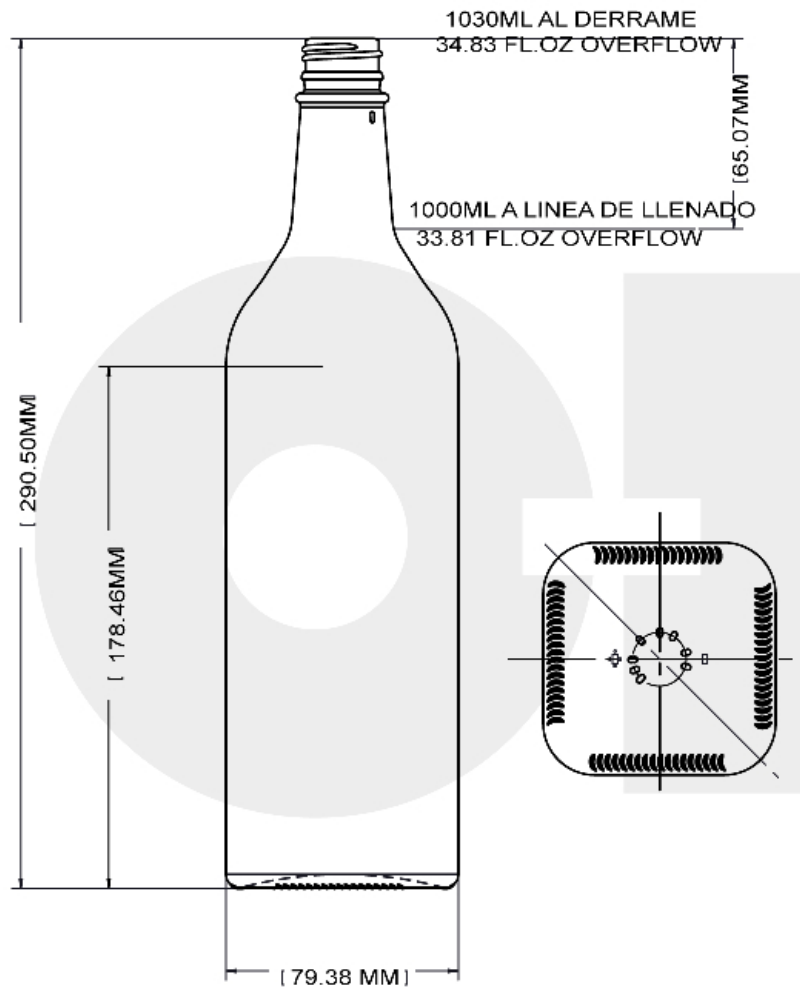

TECHNICAL SPECIFICATIONS

Product code	9281020
Capacity	34.626 oz / 1,024 ml
Brimfull capacity	34.828 oz / 1,030 ml
Height	11.446 in / 290.7 mm
Diameter	3.125 in / 79.4 mm
Refillable	No
Weight	21.517 oz / 610 g

VIDRIO CONFIABLE, PURO Y ÚNICO

ENVASES

NOMBRE: NAME:	TEQUILERA CUADRADA 1 LTO.
MOLDURA: MOLD:	9281020
CORONA N°: FINISH N°:	28-350 R.E

RET

NR

O-I Mexico - January 6, 2025

The images, specifications and other data on this page are for information purposes only. The present information can in no way be used or interpreted as a technical drawing. Specific advice should be obtained from your O-I representative with regards to the suitability of products prior to any application. The information on industry containers is updated from time to time, however O-I reserves the right to amend the specifications or to withdraw certain containers from sale without notice.