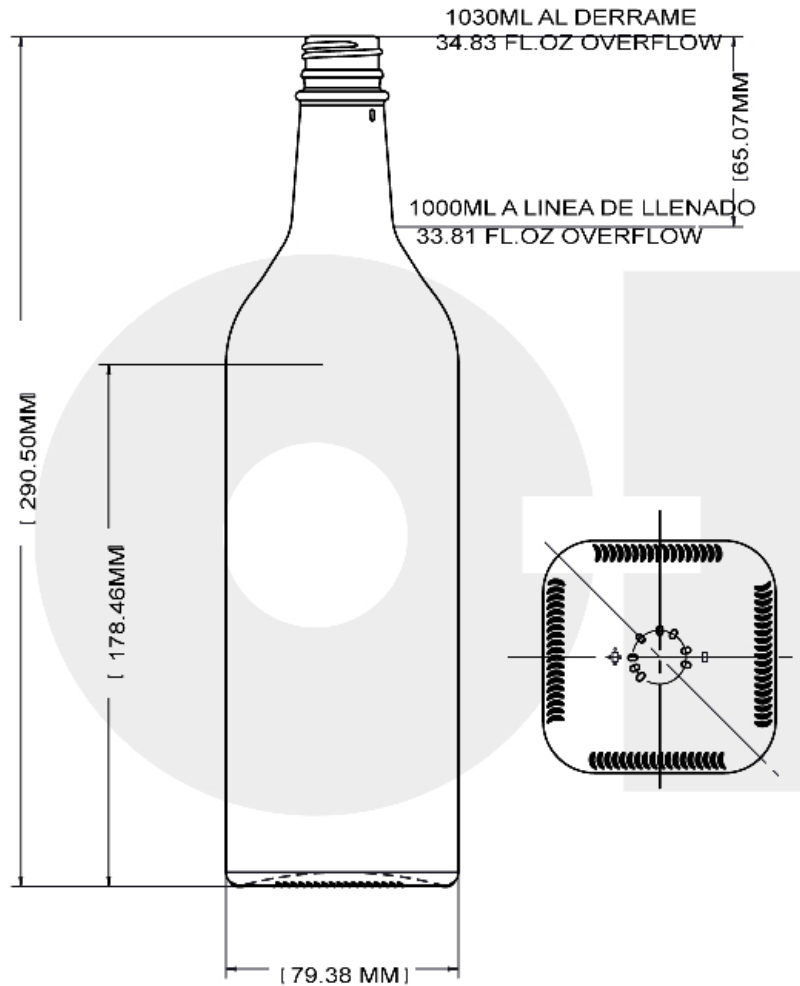

### TECHNICAL SPECIFICATIONS

Product code	9281020
Capacity	34.626 oz / 1,024 ml
Brimfull capacity	34.828 oz / 1,030 ml
Height	11.446 in / 290.7 mm
Diameter	3.125 in / 79.4 mm
Refillable	No
Weight	21.517 oz / 610 g

## ENVASES

NOMBRE: NAME:	TEQUILERA CUADRADA 1 LTO.
MOLDURA: MOLD:	9281020
CORONA N°: FINISH N°:	28-350 R.E

RET

NR

O-I Mexico - April 10, 2026

The images, specifications and other data on this page are for information purposes only. The present information can in no way be used or interpreted as a technical drawing. Specific advice should be obtained from your O-I representative with regards to the suitability of products prior to any application. The information on industry containers is updated from time to time, however O-I reserves the right to amend the specifications or to withdraw certain containers from sale without notice.