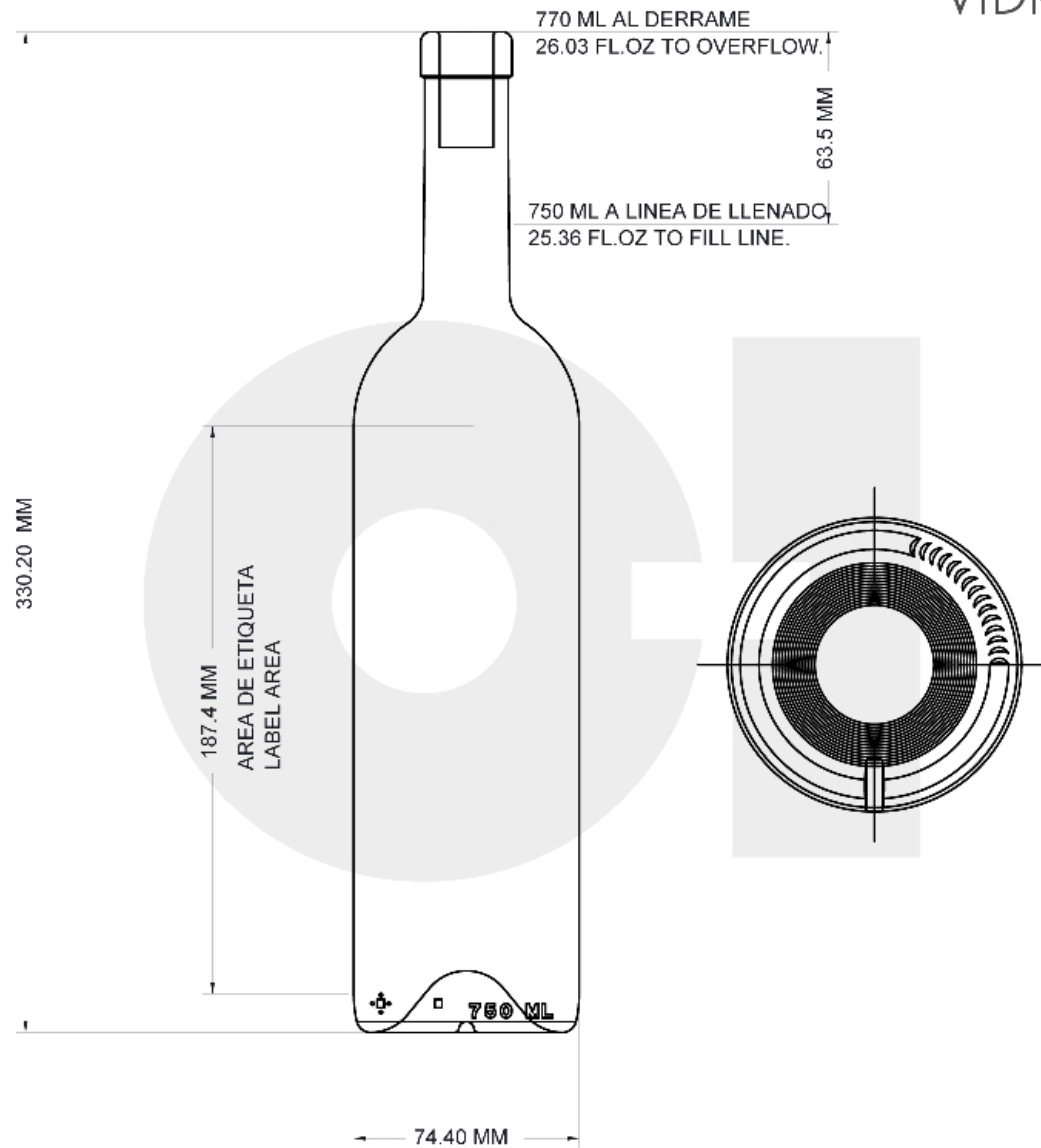

AVAILABLE COLORS

-  Antique Green
-  Champaign Green

TECHNICAL SPECIFICATIONS

Product code	9362200
Capacity	25.36 l oz / 750 ml
Brimfull capacity	26.037 oz / 770 ml
Height	13.000 in / 330.2 mm
Diameter	2.900 in / 73.7 mm
Refillable	No
Weight	21.341 oz / 605 g

VIDRIO CONFIABLE, PURO Y ÚNICO

ENVASES

NOMBRE:
NAME:

750ml Vallarta
Bottom Plate Lug

MOLDURA:
MOLD:

9362200

CORONA N°:
FINISH N°:

30