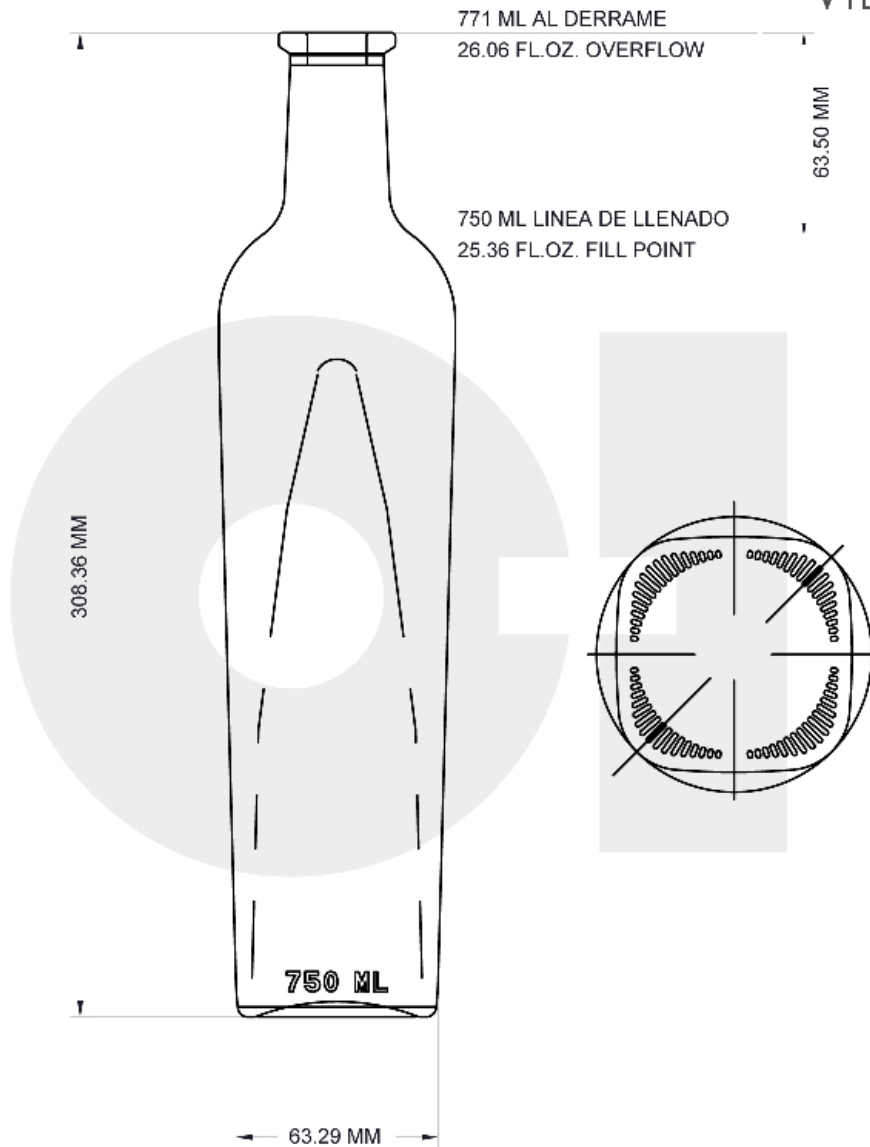

VIDRIO CONFIABLE, PURO Y ÚNICO

ENVASES

NOMBRE:
NAME:

FRANZIA 750 ML
2008 VERSION 2

MOLDURA:
MOLD:

9362235

CORONA N°:
FINISH N°:

CORCHO

RET ☐

NR ☒

X ☐

Todos los Derechos Reservados © 2017 O-I, S.A.B. de C.V. Magallanes 517 Ote. Col. Treviño 64570 Monterrey, Nuevo León.