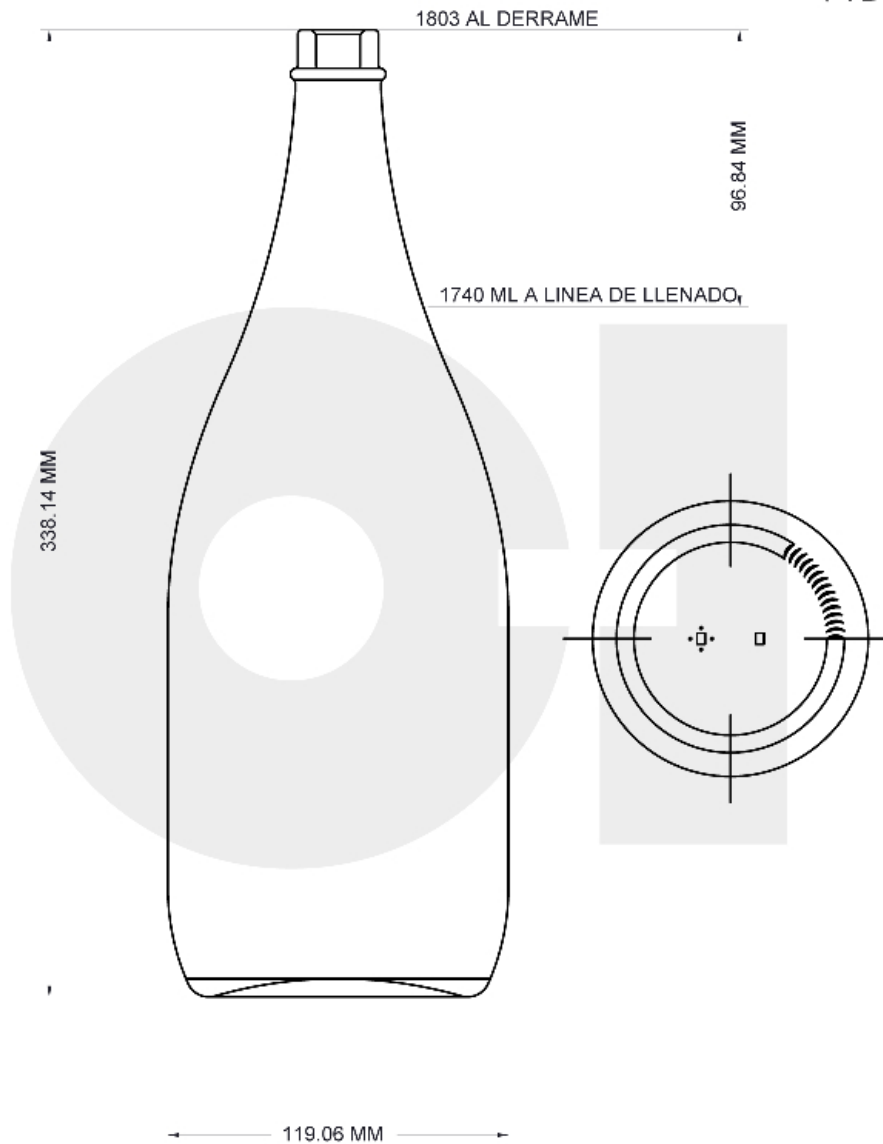

### TECHNICAL SPECIFICATIONS

Product code	9382001
Capacity	60.865 oz / 1,800 ml
Brimfull capacity	60.967 oz / 1,803 ml
Height	13.313 in / 338.2 mm
Diameter	4.687 in / 119.1 mm
Refillable	No
Weight	48.678 oz / 1380 g

## ENVASES

NOMBRE:  
NAME:

BOTELLA SIDRERA

MOLDURA:  
MOLD:

9382001

CORONA N°:  
FINISH N°:

PLASTICO ESPECIAL

RET