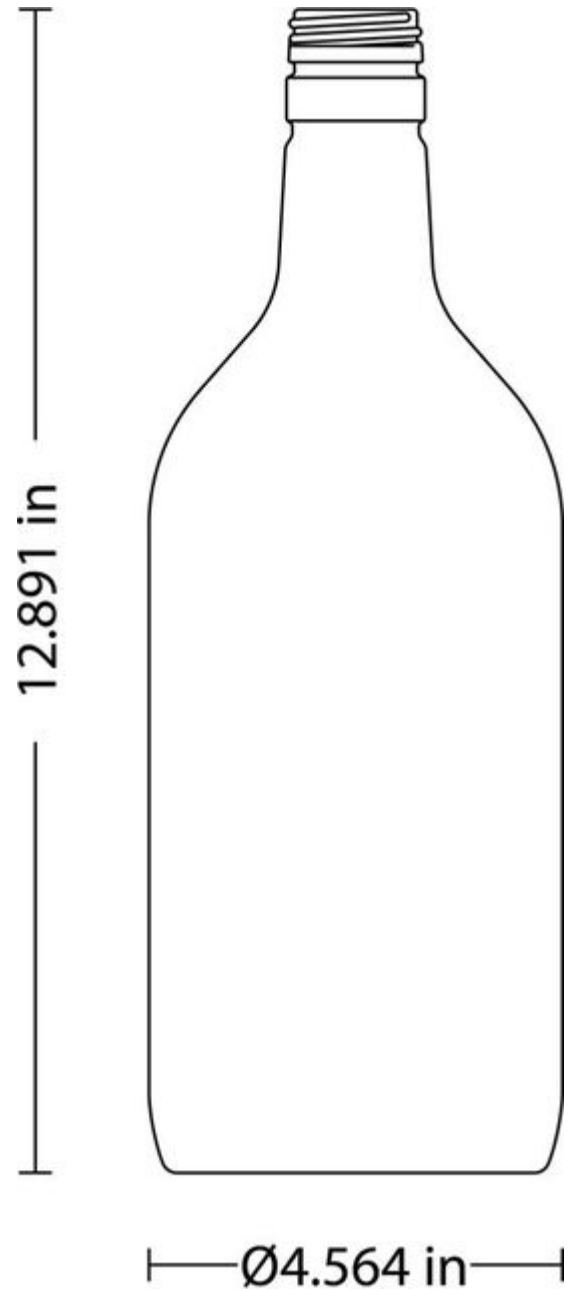

# BORDEAUX

Bordeaux bottles distinguish themselves through a tall profile and a quick, curved shoulder. The appeal is serious and arguably the most recognizable bottle type, reflecting the same unique character of the wine itself.

#### TECHNICAL SPECIFICATIONS

Product code	500193
Capacity	67.628 oz / 2000.00 ml
Brimfull capacity	69.173 oz / 2045.70 ml
Height	12.891 in / 327.42 mm
Diameter	4.564 in / 115.93 mm
Fill point	3.898 in / 99.00 mm
Shape	Round
Finish	38-1620
Label protection	No
Refillable	No
Weight	20.500 oz / 581.17 g
Mold	W-1403