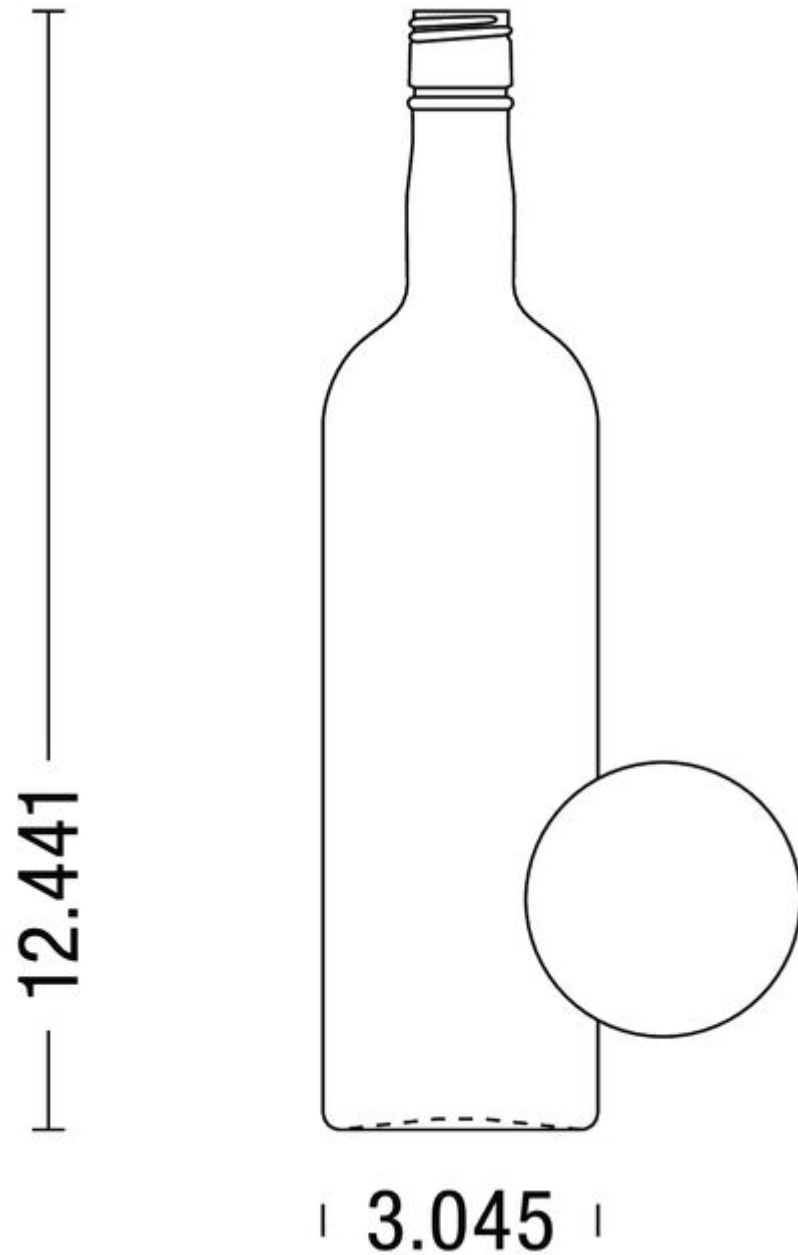

F1501502

EXTENSA

AVAILABLE COLORS

 Cosmetic Flint

TECHNICAL SPECIFICATIONS

Product code	501502
Capacity	25.36 l oz / 750.00 ml
Brimfull capacity	26.121 oz / 772.50 ml
Height	12.441 in / 316.00 mm
Diameter	3.045 in / 77.35 mm
Shape	Round
Finish	30-1680
Label protection	No
Refillable	No
Weight	27.337 oz / 775.00 g
Mold	LS-6