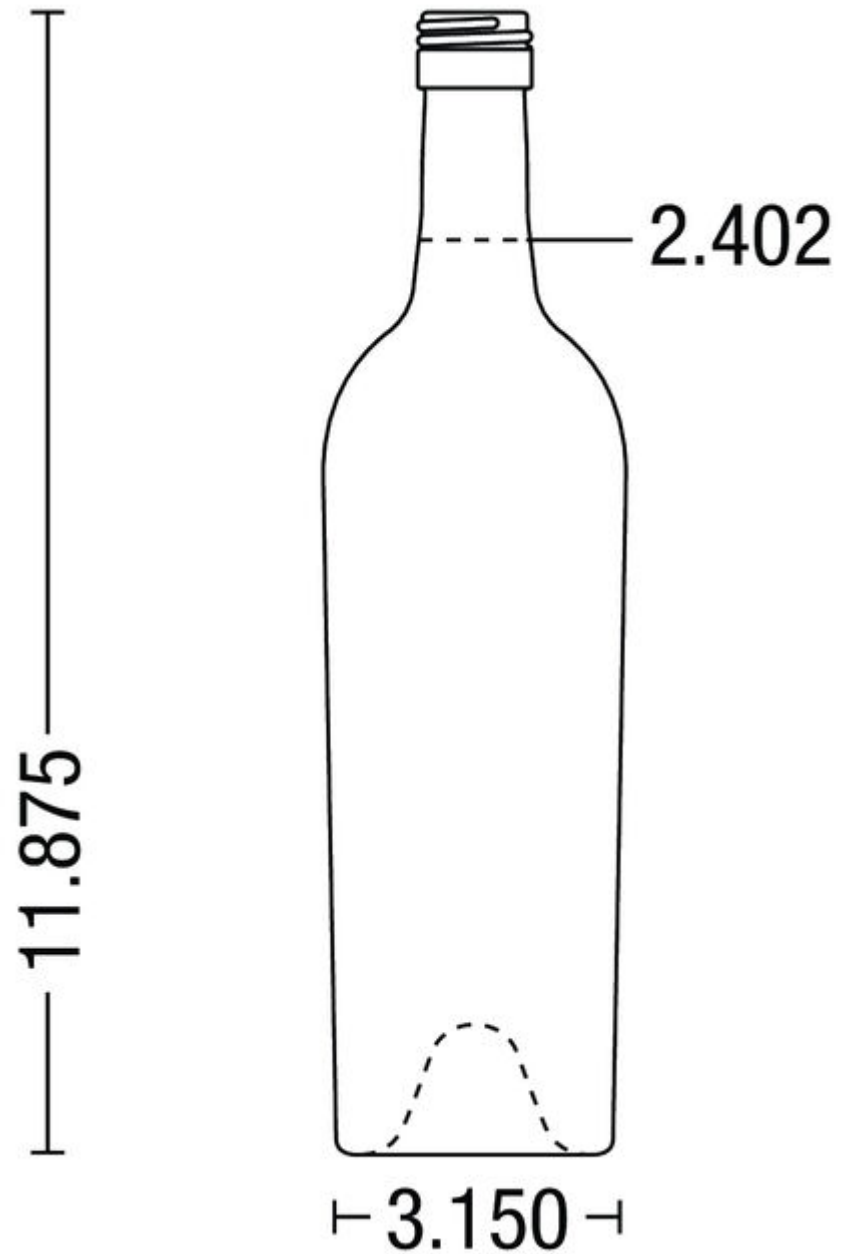

BECKER
VINEYARD

2016

*Reserve
Merlot*

TEXAS

ALCOHOL 14.5% VOL

WINES
COLLECTION

BORDEAUX

Bordeaux bottles distinguish themselves through a tall profile and a quick, curved shoulder. The appeal is serious and arguably the most recognizable bottle type, reflecting the same unique character of the wine itself.

FLINT
F3501539

ANTIQUE GREEN
N1501539

WP-2421

AVAILABLE COLORS

Flint

Antique Green

TECHNICAL SPECIFICATIONS

Product code	501539
Capacity	25.361 oz / 750.00 ml
Brimfull capacity	26.037 oz / 770.00 ml
Height	11.875 in / 301.63 mm
Diameter	3.150 in / 80.00 mm
Fill point	2.402 in / 61.00 mm
Shape	Round
Finish	30-1680
Label protection	No
Refillable	No
Weight	19.813 oz / 561.68 g
Mold	WP-2421