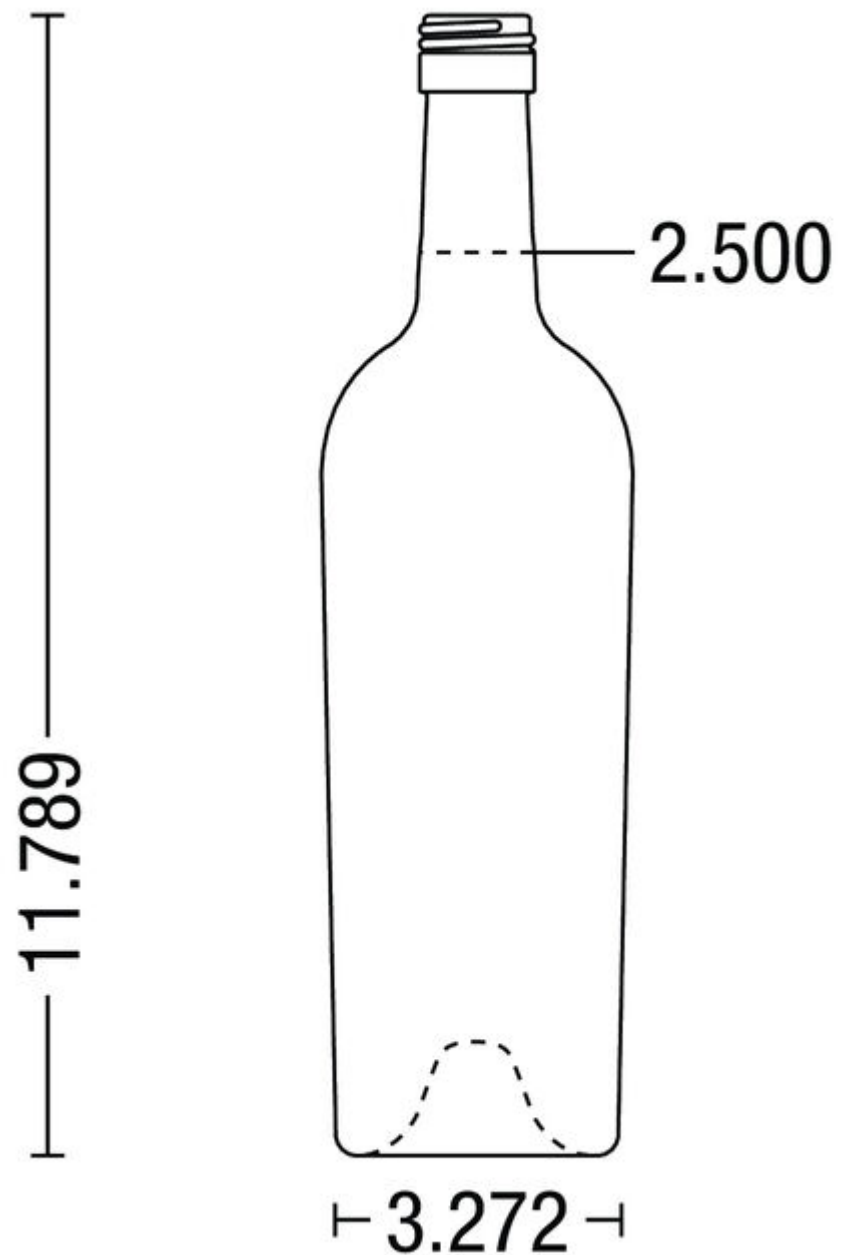

#### TECHNICAL SPECIFICATIONS

Product code	501832
Capacity	25.361 oz / 750.00 ml
Brimfull capacity	26.037 oz / 770.00 ml
Height	11.789 in / 299.44 mm
Diameter	3.272 in / 83.11 mm
Fill point	2.402 in / 61.00 mm
Shape	Round
Finish	30-1680
Label protection	No
Refillable	No
Weight	23.281 oz / 660.00 g
Mold	WP-501832