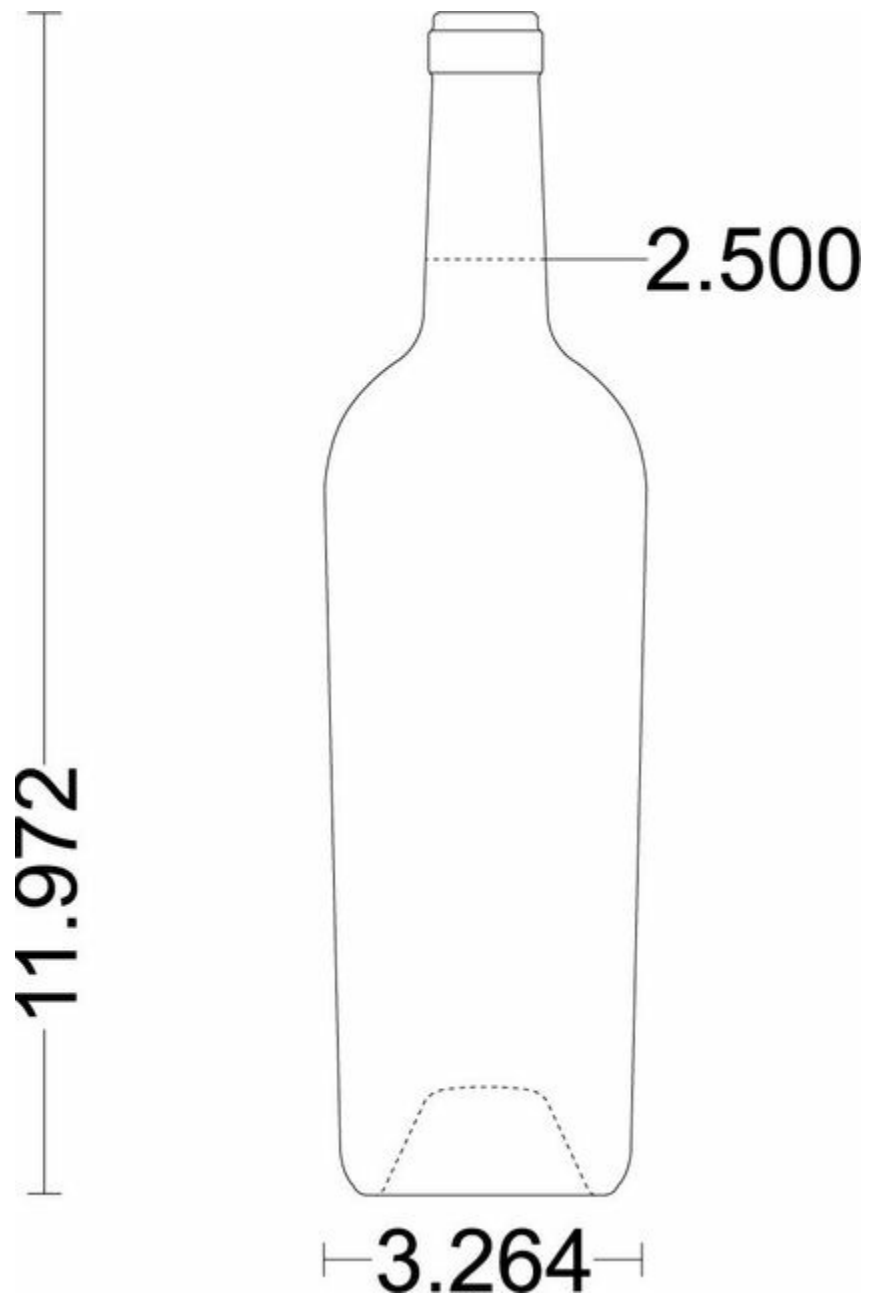

#### TECHNICAL SPECIFICATIONS

Product code	502534
Capacity	25.361 oz / 750.00 ml
Brimfull capacity	26.071 oz / 771.00 ml
Height	11.972 in / 304.09 mm
Diameter	3.264 in / 82.91 mm
Fill point	2.500 in / 63.50 mm
Shape	Round
Finish	30-3110
Label protection	No
Refillable	No
Weight	23.281 oz / 660.00 g
Mold	WP-502534