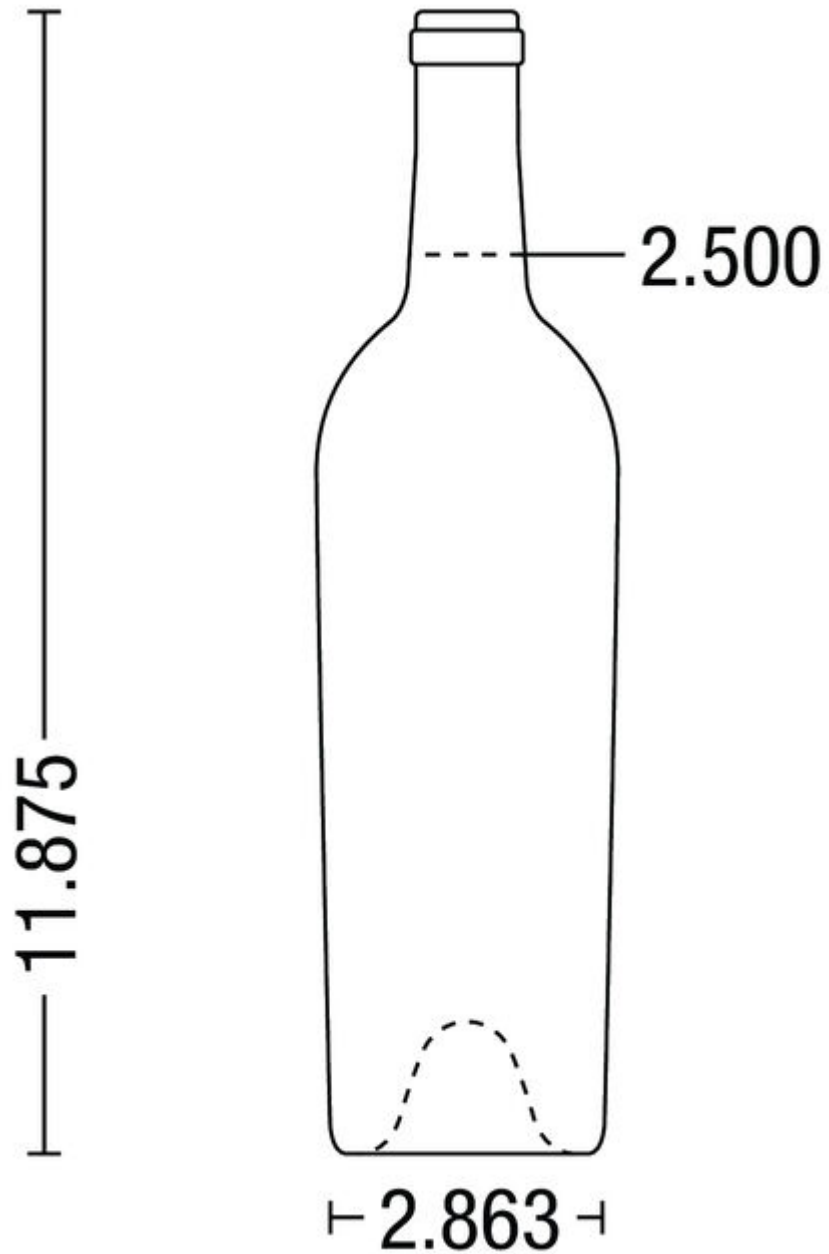

# BORDEAUX

Bordeaux bottles distinguish themselves through a tall profile and a quick, curved shoulder. The appeal is serious and arguably the most recognizable bottle type, reflecting the same unique character of the wine itself.

DEAD LEAF YELLOW

D19362173

#### TECHNICAL SPECIFICATIONS

Product code	9362173
Capacity	25.361 oz / 750.00 ml
Brimfull capacity	26.071 oz / 771.00 ml
Height	11.875 in / 301.63 mm
Diameter	2.863 in / 72.72 mm
Fill point	2.500 in / 63.50 mm
Shape	Round
Finish	30-3115
Label protection	No
Refillable	No
Weight	19.947 oz / 565.50 g