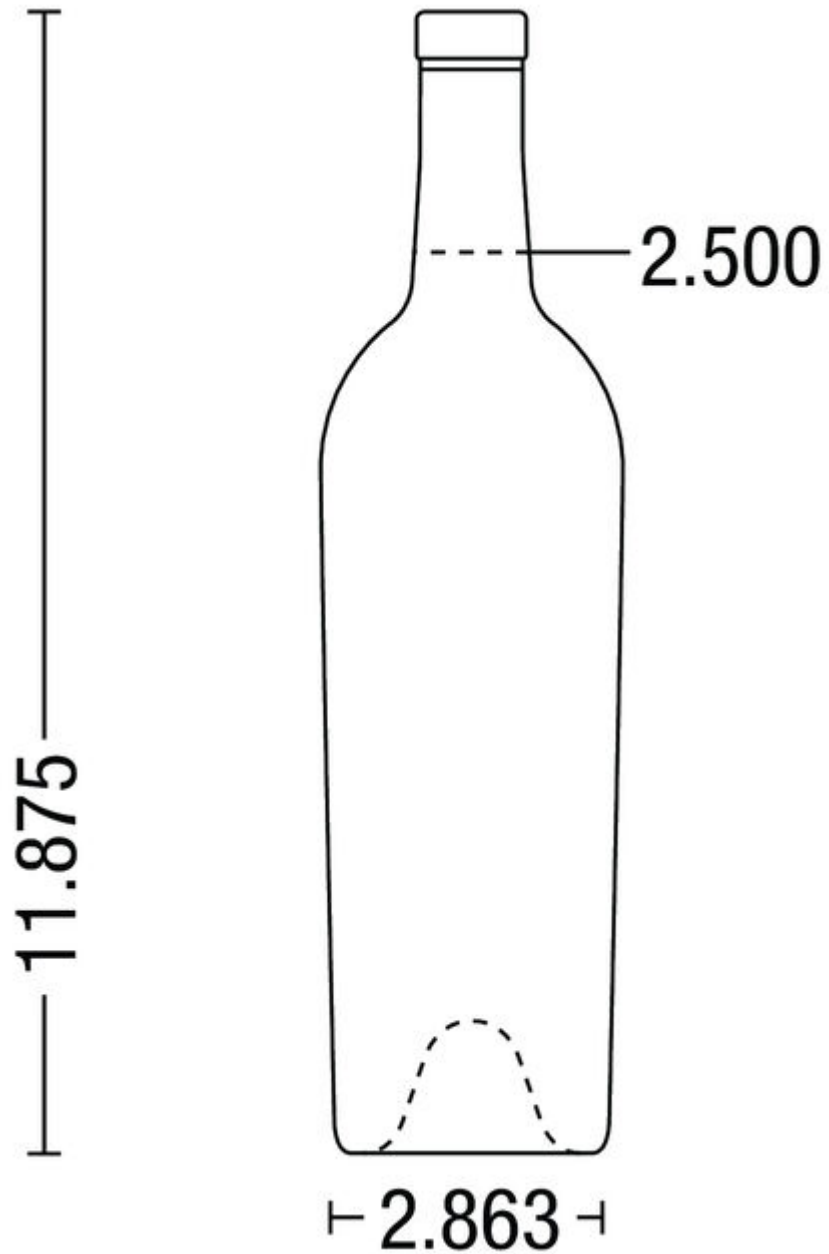

BECKER
VINEYARD

2016

*Reserve
Merlot*

TEXAS

ALCOHOL 14.5% VOL

WINES
COLLECTION

BORDEAUX

Bordeaux bottles distinguish themselves through a tall profile and a quick, curved shoulder. The appeal is serious and arguably the most recognizable bottle type, reflecting the same unique character of the wine itself.

ANTIQUÉ GREEN

N19362222

WSV

AVAILABLE COLORS

Antique Green

TECHNICAL SPECIFICATIONS

Product code	9362222
Capacity	25.36 l oz / 750.00 ml
Brimfull capacity	26.07 l oz / 771.00 ml
Height	11.875 in / 301.63 mm
Diameter	2.863 in / 72.72 mm
Fill point	2.500 in / 63.50 mm
Shape	Round
Finish	30-3120-SP
Label protection	No
Refillable	No
Weight	19.930 oz / 565.00 g