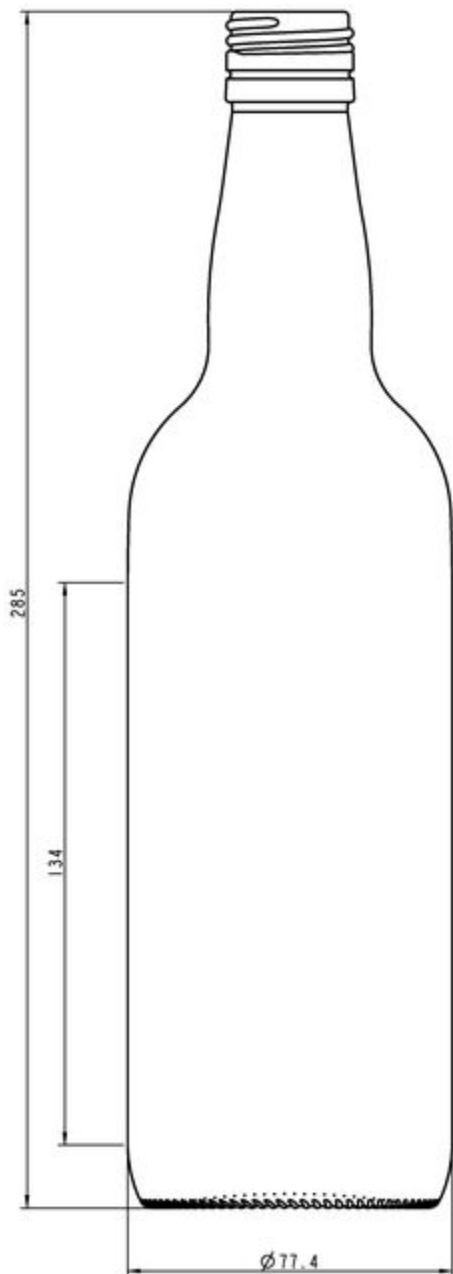

## 75CL PORT SHERRY

AVAILABLE COLORS

Green beer emerald

### TECHNICAL SPECIFICATIONS

Product code	110027
Capacity	75.0 cl
Brimfull capacity	78.0 cl
Height	285.0 mm
Diameter	77.4 mm
Shape	Round
Finish	Screw
Label protection	Yes
Refillable	No
Weight	425 g
Country	Netherlands